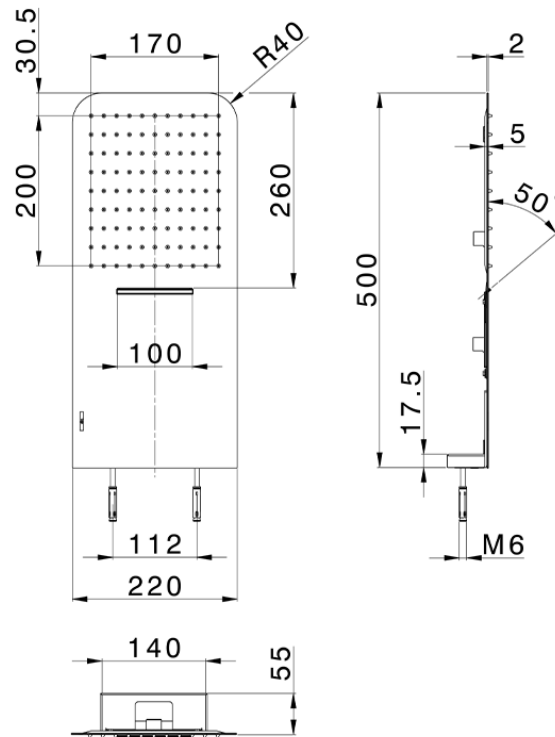

500x220 mm wall-mounted showerhead ZEN_ZS122110

ZS122110

<https://en.huberitalia.com/500x220-mm-wall-mounted-showerhead-zen-zs122110>

2026-04-08