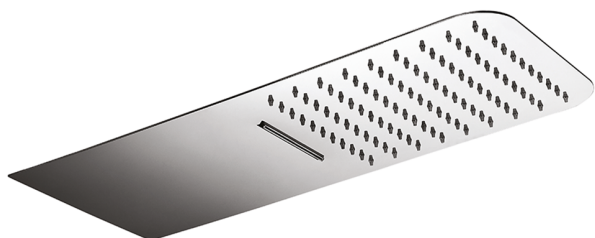

500x220 mm wall-mounted showerhead ZEN_ZS122110

MODEL **ZS122110**

500x220 mm wall-mounted showerhead, rain, waterfall functions, with patented safety valve, Stainless Steel AISI 304

AVAILABLE FINISHINGS

-  **D1** D1 Brushed Inox
-  **40** 40 Matt Black
-  **4Q** 4Q Matt White
-  **D2** D2 Polished Inox

CHARACTERISTICS

2026-06-06