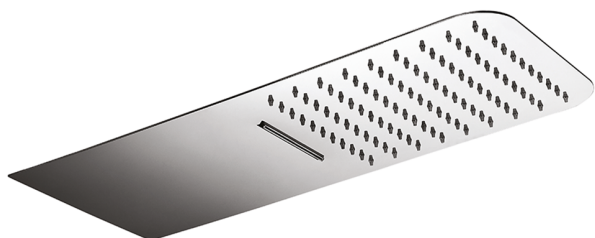

500x220 mm wall-mounted showerhead ZEN_ZS122110

MODEL **ZS122110**

500x220 mm wall-mounted showerhead, rain, waterfall functions, with patented safety valve, Stainless Steel AISI 304

AVAILABLE FINISHINGS

-  **D1** D1 Brushed Inox
-  **40** 40 Matt Black
-  **4Q** 4Q Matt White
-  **D2** D2 Polished Inox

CHARACTERISTICS

2026-05-17