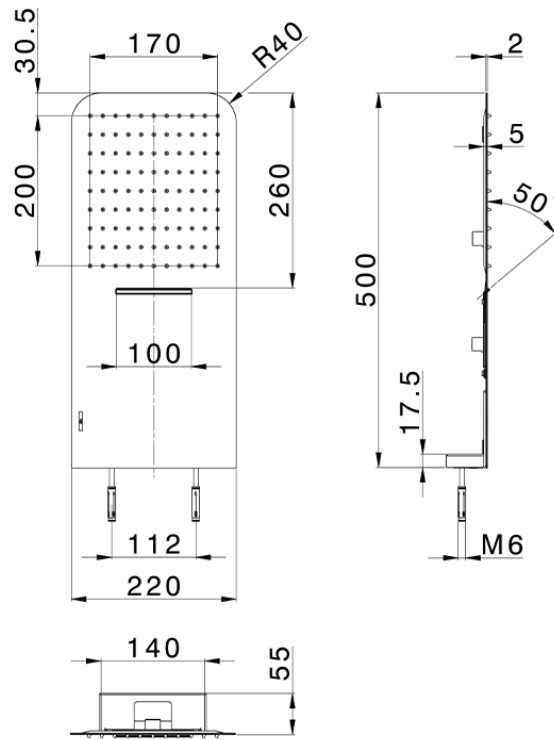

500x220 mm wall-mounted showerhead ZEN_ZS122110

ZS122110

<https://en.huberitalia.com/500x220-mm-wall-mounted-showerhead-zen-zs122110>

2026-05-17