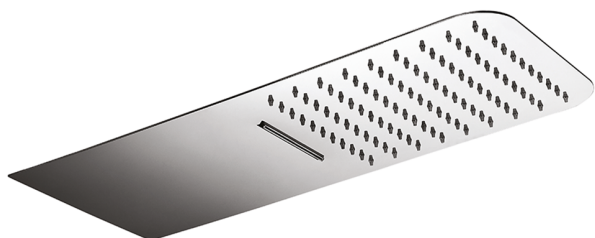

500x220 mm wall-mounted showerhead ZEN_ZS122110

MODEL **ZS122110**

500x220 mm wall-mounted showerhead, rain, waterfall functions, with patented safety valve, Stainless Steel AISI 304

AVAILABLE FINISHINGS

-  **D1** D1 Brushed Inox
-  **40** 40 Matt Black
-  **4Q** 4Q Matt White
-  **D2** D2 Polished Inox

CHARACTERISTICS

2026-06-27