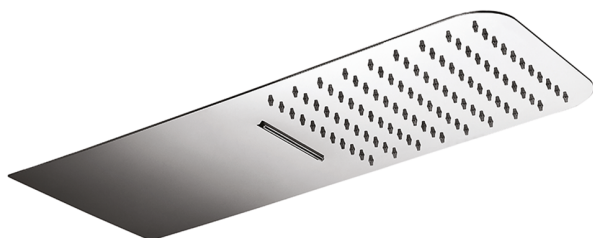

500x220 mm wall-mounted showerhead ZEN_ZS122110

MODEL **ZS122110**

500x220 mm wall-mounted showerhead, rain, waterfall functions, with patented safety valve, Stainless Steel AISI 304

AVAILABLE FINISHINGS

-  **D1** D1 Brushed Inox
-  **40** 40 Matt Black
-  **4Q** 4Q Matt White
-  **D2** D2 Polished Inox

CHARACTERISTICS

2026-04-27