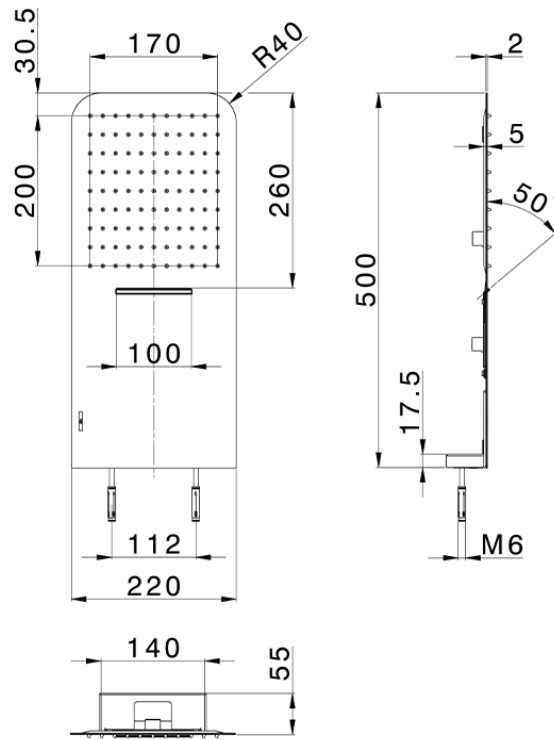

500x220 mm wall-mounted showerhead ZEN_ZS122110

ZS122110

<https://en.huberitalia.com/500x220-mm-wall-mounted-showerhead-zen-zs122110>

2026-06-27