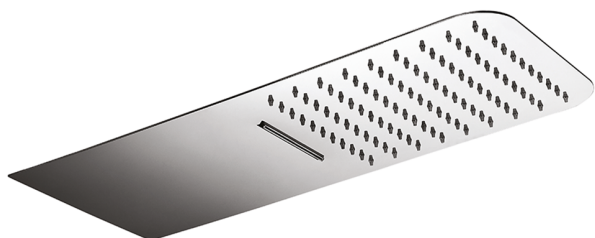

500x220 mm wall-mounted showerhead ZEN_ZS122110

MODEL **ZS122110**

500x220 mm wall-mounted showerhead, rain, waterfall functions, with patented safety valve, Stainless Steel AISI 304

AVAILABLE FINISHINGS

- **D1** D1 Brushed Inox
- **40** 40 Matt Black
- **4Q** 4Q Matt White
- **D2** D2 Polished Inox

CHARACTERISTICS

2026-06-27