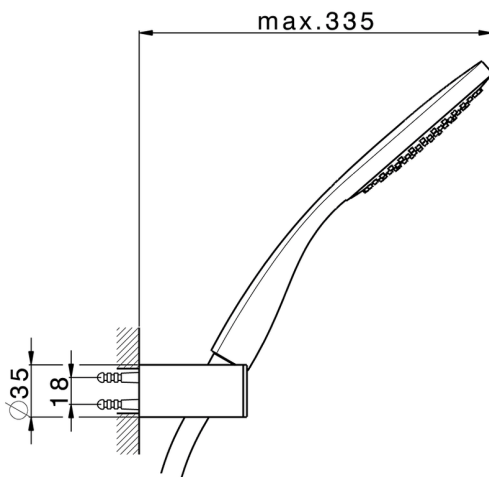

Shower set SHOWER_SS018350

MODEL **SS018350**

Shower set, Wall mounted adjustable handshower bracket, 130 mm Emotion one spray handshower ABS

AVAILABLE FINISHINGS

-  **21** 21 Chrome
-  **2F** 2F Brushed Nickel
-  **2Q** 2Q Black Titanium