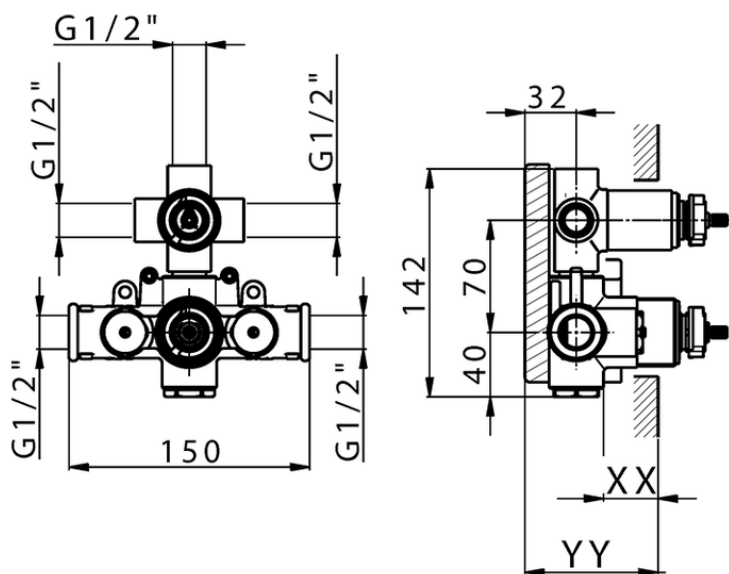

## Exposed part for 3-outlet thermostatic mixer THERMO\_K2018200

K2018200

<https://en.huberitalia.com/exposed-part-for-3-outlet-thermostatic-mixer-thermo-k2018200>

Piastra/Plate/Plaque/Platte/Placa

2-3mm: XX 25-40 YY 76-91

10 mm: XX 16-31 YY 65-80

ZB018201

<https://en.huberitalia.com/3-outlet-concealed-thermostatic-shower-valve-concealed-zb018201>

2025-01-05