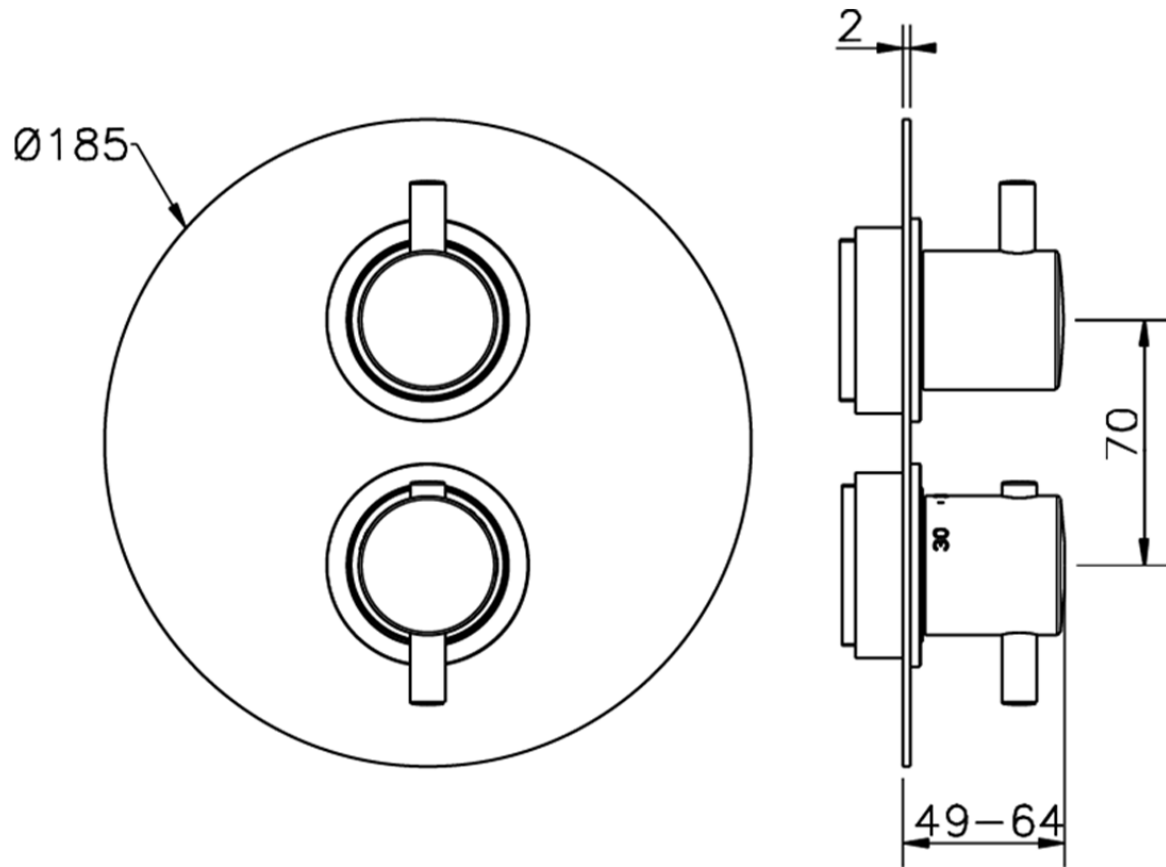

## Exposed part for 3-outlet thermostatic mixer THERMO\_K2018200

K2018200

<https://en.huberitalia.com/exposed-part-for-3-outlet-thermostatic-mixer-thermo-k2018200>

Piastra/Plate/Plaque/Platte/Placa

2-3mm: XX 25-40 YY 76-91

10 mm: XX 16-31 YY 65-80

ZB018201

<https://en.huberitalia.com/3-outlet-concealed-thermostatic-shower-valve-concealed-zb018201>

2025-01-05