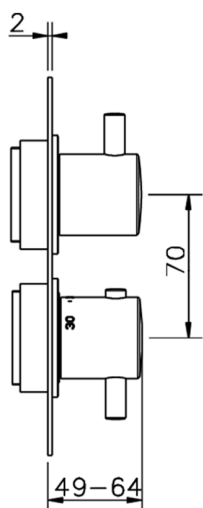

Exposed part for 3-outlet thermostatic mixer THERMO_K2018200

MODEL **K2018200**

Exposed part for 3-outlet thermostatic mixer, with 3 outlet diverter, without concealed part, for item ZB018201

AVAILABLE FINISHINGS

- **21** 21 Chrome
- **26** 26 Old Copper
- **2F** 2F Brushed Nickel
- **2W** 2W Brushed Gold
- **40** 40 Matt Black
- **4Q** 4Q Matt White

CHARACTERISTICS

Installation **Concealed**
Required concealed parts **ZB018201**

Thermostatic

The Huber thermostatic is your personal water manager, helping you to handle, control and save water and energy.