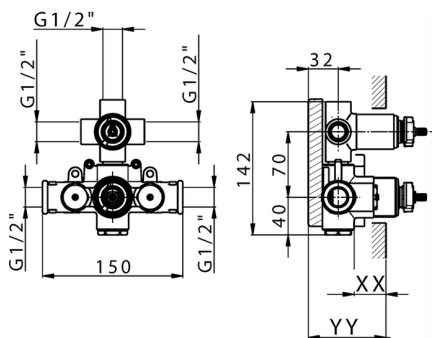

## 3-outlet Concealed thermostatic shower valve CONCEALED\_ZB018201

MODEL **ZB018201**

3-Outlet Concealed thermostatic mixer, with 3-outlet diverter, without trim kit

AVAILABLE FINISHINGS

CHARACTERISTICS

Installation	<b>Concealed</b>
Cartridge Spare Parts	<b>24.04A.PP</b>
<b>8x20 Plus P Thermostatic Valve</b>	
Concealed	<b>1</b>

Piastra/Plate/Plaque/Platte/Placa  
 2-3mm: XX 25-40 YY 76-91  
 10 mm: XX 16-31 YY 65-80