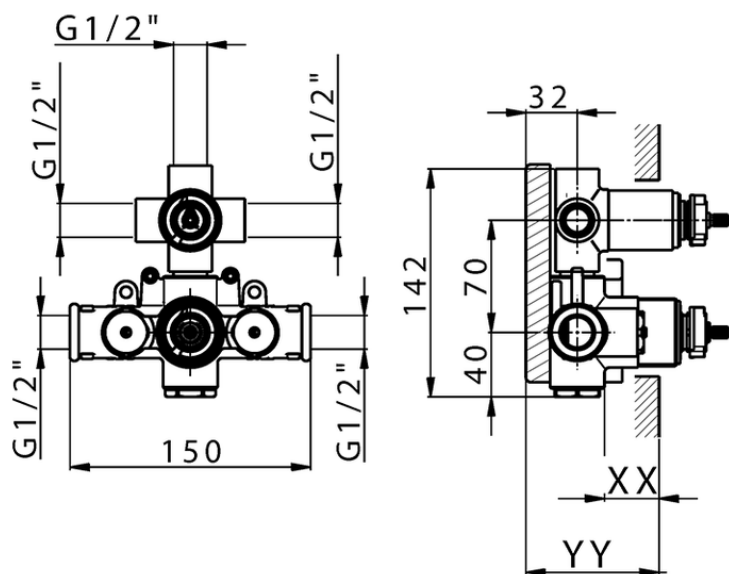

Exposed part for 3-outlet thermostatic mixer THERMO_K2018200

K2018200

<https://en.huberitalia.com/exposed-part-for-3-outlet-thermostatic-mixer-thermo-k2018200>

Piastra/Plate/Plaque/Platte/Placa

2-3mm: XX 25-40 YY 76-91

10 mm: XX 16-31 YY 65-80

ZB018201

<https://en.huberitalia.com/3-outlet-concealed-thermostatic-shower-valve-concealed-zb018201>

2025-01-05