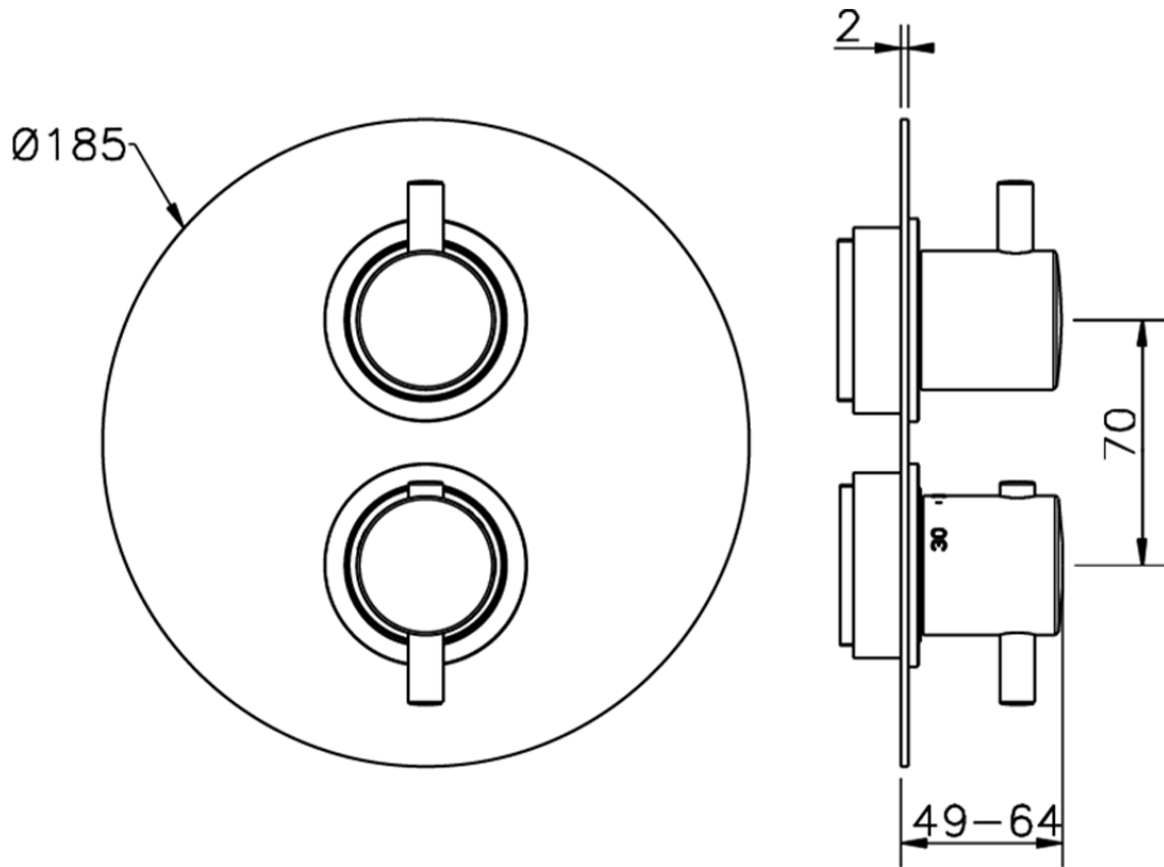

Exposed part for 3-outlet thermostatic mixer THERMO_K2018200

K2018200

<https://en.huberitalia.com/exposed-part-for-3-outlet-thermostatic-mixer-thermo-k2018200>

Piastra/Plate/Plaque/Platte/Placa

2-3mm: XX 25-40 YY 76-91

10 mm: XX 16-31 YY 65-80

ZB018201

<https://en.huberitalia.com/3-outlet-concealed-thermostatic-shower-valve-concealed-zb018201>

2025-01-05