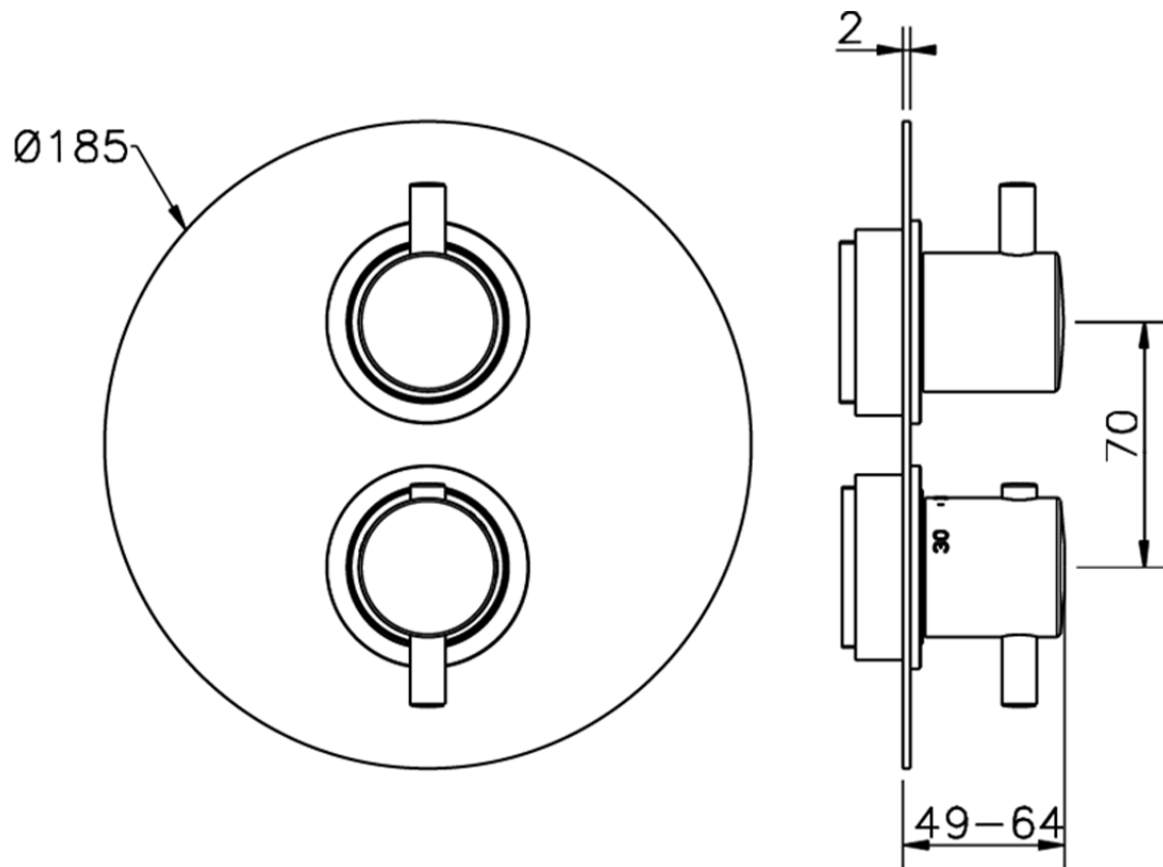

Exposed part for 3-outlet thermostatic mixer THERMO_K2018200

K2018200

<https://en.huberitalia.com/exposed-part-for-3-outlet-thermostatic-mixer-thermo-k2018200>

Piastra/Plate/Plaque/Platte/Placa

2-3mm: XX 25-40 YY 76-91

10 mm: XX 16-31 YY 65-80

ZB018201

<https://en.huberitalia.com/3-outlet-concealed-thermostatic-shower-valve-concealed-zb018201>

2025-01-02