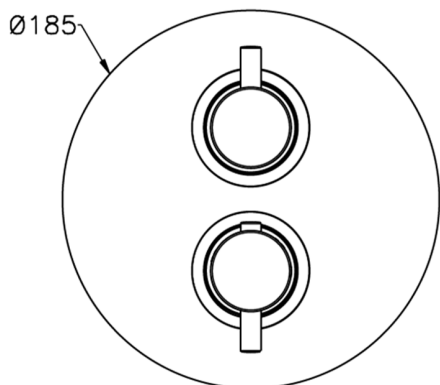

Exposed part for 3-outlet thermostatic mixer THERMO_K2018200

MODEL **K2018200**

Exposed part for 3-outlet thermostatic mixer, with 3 outlet diverter, without concealed part, for item ZB018201

AVAILABLE FINISHINGS

- **21** 21 Chrome
- **26** 26 Old Copper
- **2F** 2F Brushed Nickel
- **2W** 2W Brushed Gold
- **40** 40 Matt Black
- **4Q** 4Q Matt White

CHARACTERISTICS

Installation **Concealed**
Required concealed parts **ZB018201**

Thermostatic

The Huber thermostatic is your personal water manager, helping you to handle, control and save water and energy.