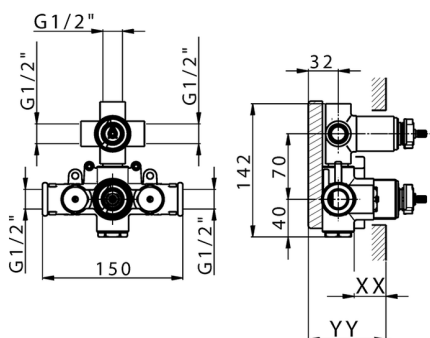

## 3-outlet Concealed thermostatic shower valve CONCEALED\_ZB018201

MODEL **ZB018201**

3-Outlet Concealed thermostatic mixer, with 3-outlet diverter, without trim kit

AVAILABLE FINISHINGS

CHARACTERISTICS

Installation	<b>Concealed</b>
Cartridge Spare Parts	<b>24.04A.PP</b>
<b>8x20 Plus P Thermostatic Valve</b>	
Concealed	<b>1</b>

Piastra/Plate/Plaque/Platte/Placa  
 2-3mm: XX 25-40 YY 76-91  
 10 mm: XX 16-31 YY 65-80