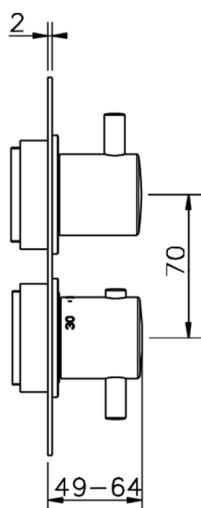

Exposed part for 3-outlet thermostatic mixer THERMO_K2018200

MODEL **K2018200**

Exposed part for 3-outlet thermostatic mixer, with 3 outlet diverter, without concealed part, for item ZB018201

AVAILABLE FINISHINGS

- **21** 21 Chrome
- **26** 26 Old Copper
- **2F** 2F Brushed Nickel
- **2W** 2W Brushed Gold
- **40** 40 Matt Black
- **4Q** 4Q Matt White

CHARACTERISTICS

Installation **Concealed**
Required concealed parts **ZB018201**

Thermostatic

The Huber thermostatic is your personal water manager, helping you to handle, control and save water and energy.