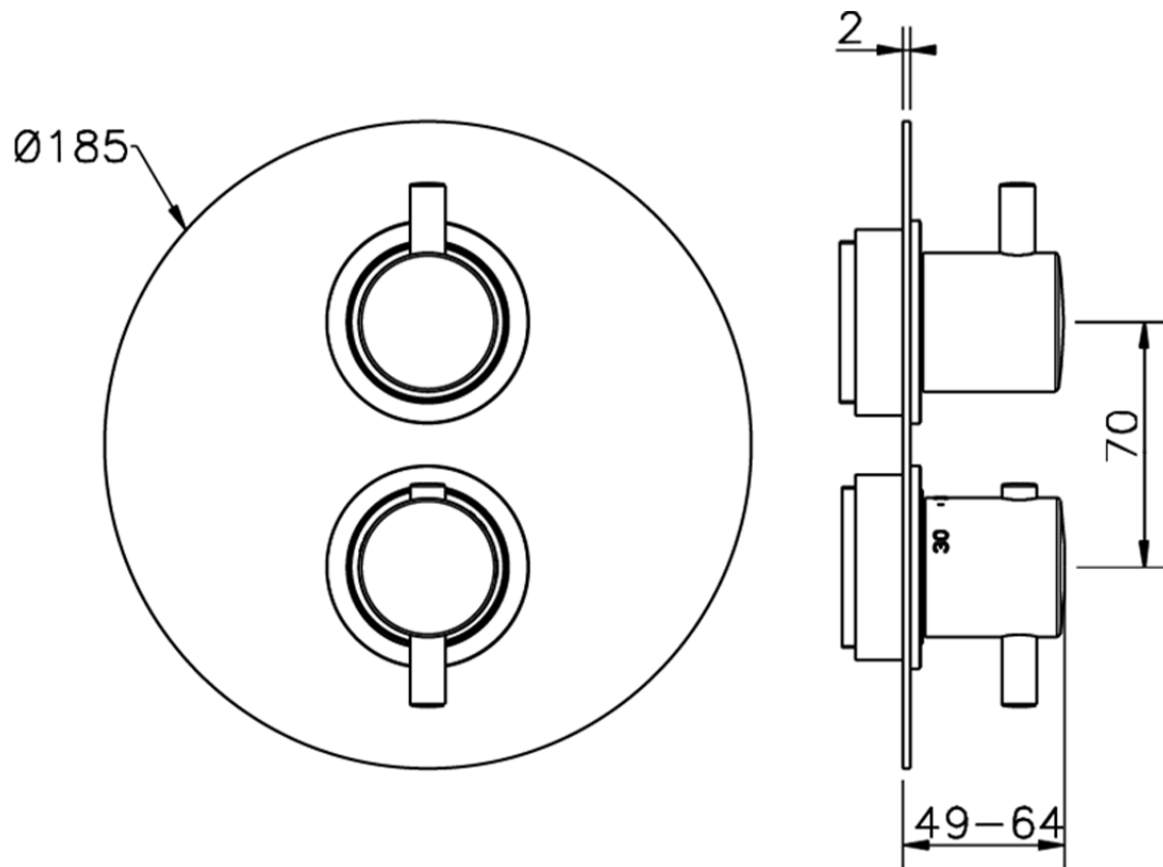

## Exposed part for 3-outlet thermostatic mixer THERMO\_K2018200

K2018200

<https://en.huberitalia.com/exposed-part-for-3-outlet-thermostatic-mixer-thermo-k2018200>

## Piastra/Plate/Plaque/Platte/Placa

2-3mm: XX 25-40 YY 76-91

10 mm: XX 16-31 YY 65-80

ZB018201

<https://en.huberitalia.com/3-outlet-concealed-thermostatic-shower-valve-concealed-zb018201>

2025-01-05