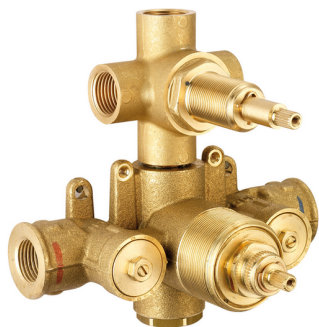

Exposed part for 3-outlet thermostatic mixer THERMO_K2018200

MODEL **K2018200**

Exposed part for 3-outlet thermostatic mixer, with 3 outlet diverter, without concealed part, for item ZB018201

AVAILABLE FINISHINGS

-  **21** 21 Chrome
-  **26** 26 Old Copper
-  **2F** 2F Brushed Nickel
-  **2W** 2W Brushed Gold
-  **40** 40 Matt Black
-  **4Q** 4Q Matt White

CHARACTERISTICS

Installation **Concealed**
 Required concealed parts **ZB018201**

Thermostatic

The Huber thermostatic is your personal water manager, helping you to handle, control and save water and energy.

3-outlet Concealed thermostatic shower valve CONCEALED_ZB018201

MODEL **ZB018201**

3-Outlet Concealed thermostatic mixer, with 3-outlet diverter, without trim kit

AVAILABLE FINISHINGS

CHARACTERISTICS

Installation	Concealed
Cartridge Spare Parts	24.04A.PP
8x20 Plus P Thermostatic Valve	
Concealed	1