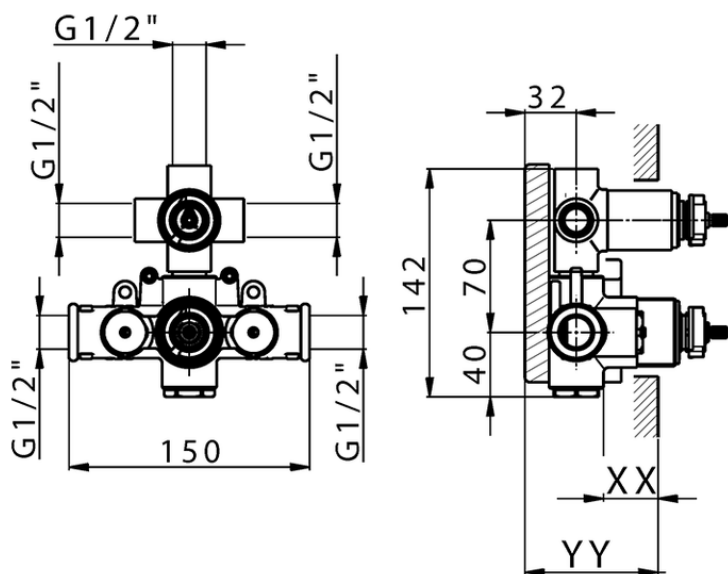

Exposed part for 3-outlet thermostatic mixer THERMO_K2018200

K2018200

<https://en.huberitalia.com/exposed-part-for-3-outlet-thermostatic-mixer-thermo-k2018200>

Piastra/Plate/Plaque/Platte/Placa

2-3mm: XX 25-40 YY 76-91

10 mm: XX 16-31 YY 65-80

ZB018201

<https://en.huberitalia.com/3-outlet-concealed-thermostatic-shower-valve-concealed-zb018201>

2025-01-05