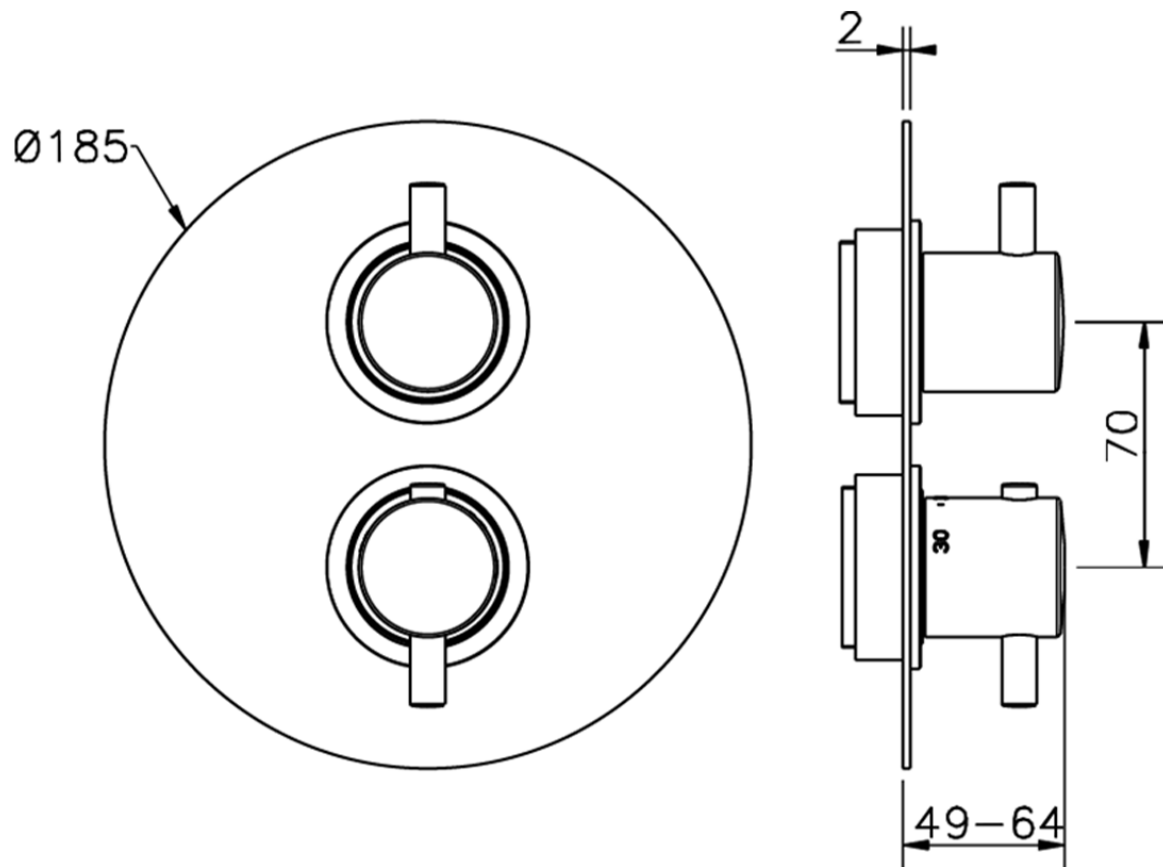

Exposed part for 3-outlet thermostatic mixer THERMO_K2018200

K2018200

<https://en.huberitalia.com/exposed-part-for-3-outlet-thermostatic-mixer-thermo-k2018200>

Piastra/Plate/Plaque/Platte/Placa

2-3mm: XX 25-40 YY 76-91

10 mm: XX 16-31 YY 65-80

ZB018201

<https://en.huberitalia.com/3-outlet-concealed-thermostatic-shower-valve-concealed-zb018201>

2025-01-05