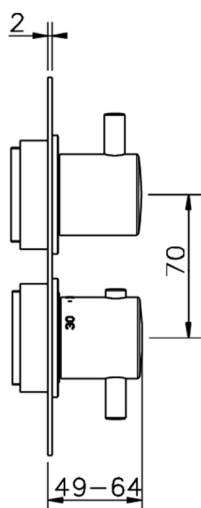

Exposed part for 3-outlet thermostatic mixer THERMO_K2018200

MODEL **K2018200**

Exposed part for 3-outlet thermostatic mixer, with 3 outlet diverter, without concealed part, for item ZB018201

AVAILABLE FINISHINGS

-  **21** 21 Chrome
-  **26** 26 Old Copper
-  **2F** 2F Brushed Nickel
-  **2W** 2W Brushed Gold
-  **40** 40 Matt Black
-  **4Q** 4Q Matt White

CHARACTERISTICS

Installation **Concealed**
 Required concealed parts **ZB018201**

3-Outlet Concealed thermostatic mixer, with 3-outlet diverter, without trim kit

AVAILABLE FINISHINGS

CHARACTERISTICS

Installation	Concealed
Cartridge Spare Parts	24.04A.PP
8x20 Plus P Thermostatic Valve	
Concealed	1

Piastra/Plate/Plaque/Platte/Placa
 2-3mm: XX 25-40 YY 76-91
 10 mm: XX 16-31 YY 65-80

DeviaStop

The Huber Devia Stop technology allows to adjust the water flow and to direct it to the selected output point (overhead soaker, hand shower, etc).