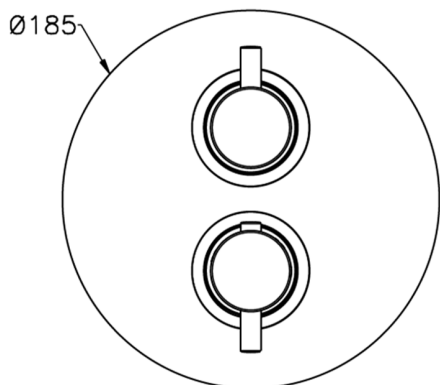

Exposed part for 3-outlet thermostatic mixer THERMO_K2018200

MODEL **K2018200**

Exposed part for 3-outlet thermostatic mixer, with 3 outlet diverter, without concealed part, for item ZB018201

AVAILABLE FINISHINGS

-  **21** 21 Chrome
-  **26** 26 Old Copper
-  **2F** 2F Brushed Nickel
-  **2W** 2W Brushed Gold
-  **40** 40 Matt Black
-  **4Q** 4Q Matt White

CHARACTERISTICS

Installation **Concealed**
 Required concealed parts **ZB018201**

Piastra/Plate/Plaque/Platte/Placa
 2-3mm: XX 25-40 YY 76-91
 10 mm: XX 16-31 YY 65-80

DeviaStop

The Huber Devia Stop technology allows to adjust the water flow and to direct it to the selected output point (overhead soaker, hand shower, etc).