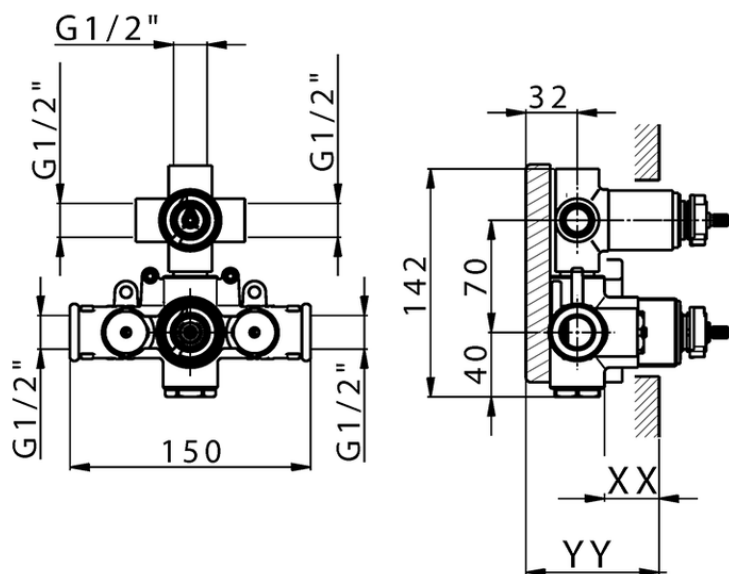

## Exposed part for 3-outlet thermostatic mixer THERMO\_K2018200

K2018200

<https://en.huberitalia.com/exposed-part-for-3-outlet-thermostatic-mixer-thermo-k2018200>

Piastra/Plate/Plaque/Platte/Placa

2-3mm: XX 25-40 YY 76-91

10 mm: XX 16-31 YY 65-80

ZB018201

<https://en.huberitalia.com/3-outlet-concealed-thermostatic-shower-valve-concealed-zb018201>

2025-01-05