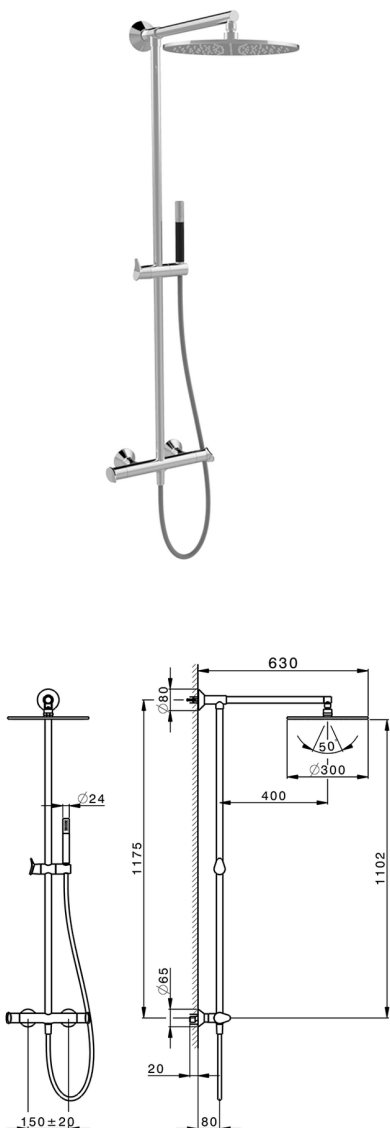

## 2-function Thermostatic shower set HARLOCK\_HCC78020

MODEL **HCC78020**

2-function Thermostatic shower set, 2-outlet devia stop, not adjustable column, sliding brass handshower holder, Brass D.24mm minimalist one spray handshower, 300 mm Brass Round shower head, 150 cm smooth SUPREME flexible hose

### AVAILABLE FINISHINGS

-  **21** 21 Chrome
-  **40** 40 Matt Black
-  **4Q** 4Q Matt White
-  **6T** 6T Chrome/Matt Black

### CHARACTERISTICS

Cartridge Spare Parts **ZZ96551000**

**TMX 25 Thermostatic Valve**

#### DeviaStop

The Huber Devia Stop technology allows to adjust the water flow and to direct it to the selected output point (overhead soaker, hand shower, etc).