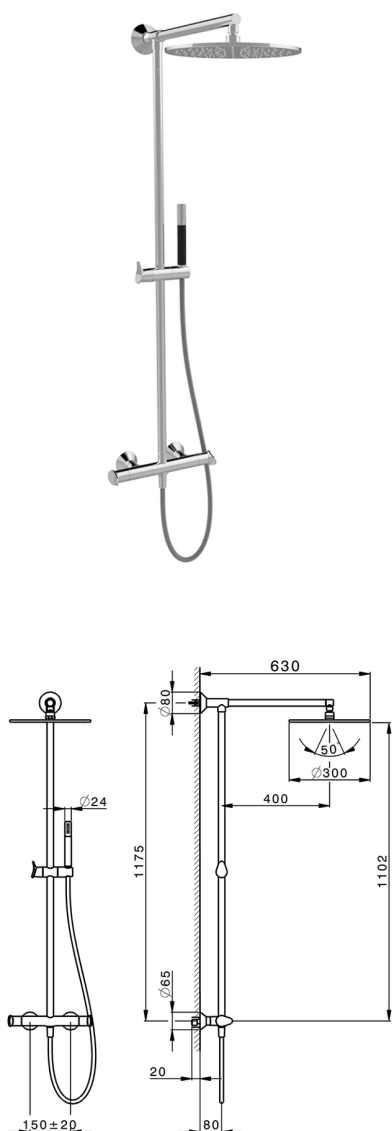

## 2-function Thermostatic shower set HARLOCK\_HCC78020

MODEL **HCC78020**

2-function Thermostatic shower set, 2-outlet devia stop, not adjustable column, sliding brass handshower holder, Brass D.24mm minimalist one spray handshower, 300 mm Brass Round shower head, 150 cm smooth SUPREME flexible hose

### AVAILABLE FINISHINGS

-  **21** 21 Chrome
-  **40** 40 Matt Black
-  **4Q** 4Q Matt White
-  **6T** 6T Chrome/Matt Black

### CHARACTERISTICS

Cartridge Spare Parts **ZZ96551000**

**TMX 25 Thermostatic Valve**

#### DeviaStop

The Huber Devia Stop technology allows to adjust the water flow and to direct it to the selected output point (overhead soaker, hand shower, etc).