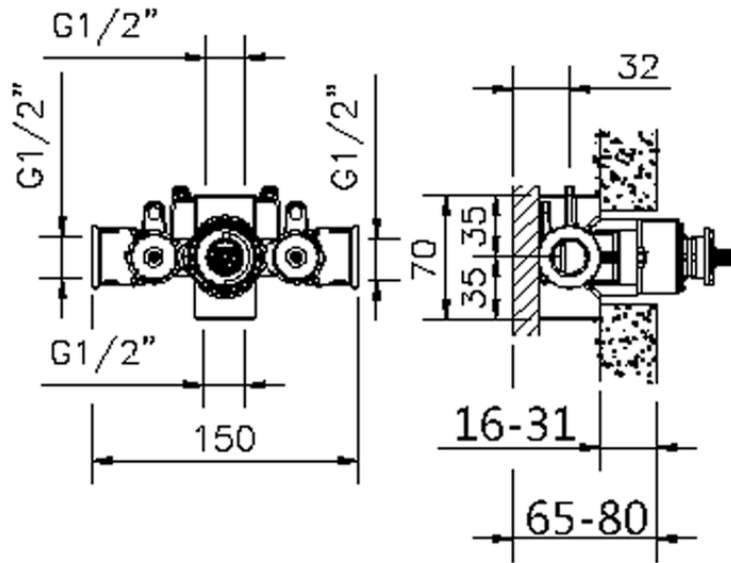

## Exposed part for concealed thermo.shower valve THERMO\_VT007200

VT007200

<https://en.huberitalia.com/exposed-part-for-concealed-thermo-shower-valve-thermo-vt007200>

ZB007201

<https://en.huberitalia.com/1-2-concealed-thermostatic-shower-valve-concealed-zb007201>