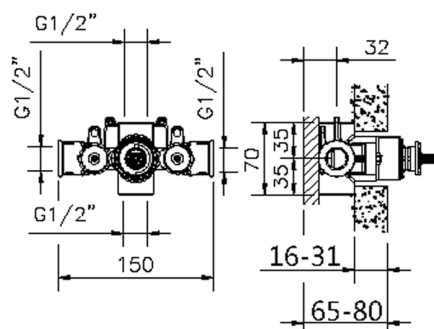

-  **21** 21 Chrome
-  **27** 27 Old Bronze
-  **2A** 2A Satin Brushed Nickel
-  **2G** 2G Antique Gold
-  **2W** 2W Brushed Gold

CHARACTERISTICS

Installation **Concealed**
 Required concealed parts **ZB007201**

Thermostatic

The Huber thermostatic is your personal water manager, helping you to handle, control and save water and energy.

1/2" Concealed thermostatic shower valve CONCEALED_ZB007201

MODEL **ZB007201**

1/2" Concealed thermostatic shower valve, without Stopvalve, without trim kit

AVAILABLE FINISHINGS

CHARACTERISTICS

Installation	Concealed
Cartridge Spare Parts	24.04A.PP
8x20 Plus P Thermostatic Valve	
Concealed	1