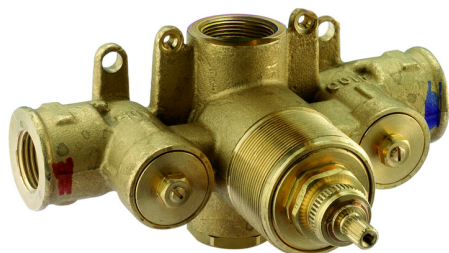

Exposed part for concealed thermo.shower valve THERMO_VT007200

MODEL **VT007200**

Exposed part for concealed thermo.shower valve, without Stopvalve, without concealed part, for items ZB007201-ZB007221

AVAILABLE FINISHINGS

-  **21** 21 Chrome
-  **27** 27 Old Bronze
-  **2A** 2A Satin Brushed Nickel
-  **2G** 2G Antique Gold
-  **2W** 2W Brushed Gold

CHARACTERISTICS

Installation **Concealed**
 Required concealed parts **ZB007201**

Thermostatic

The Huber thermostatic is your personal water manager, helping you to handle, control and save water and energy.

1/2" Concealed thermostatic shower valve CONCEALED_ZB007201

MODEL **ZB007201**

1/2" Concealed thermostatic shower valve, without Stopvalve, without trim kit

AVAILABLE FINISHINGS

CHARACTERISTICS

Installation	Concealed
Cartridge Spare Parts	24.04A.PP
8x20 Plus P Thermostatic Valve	
Concealed	1