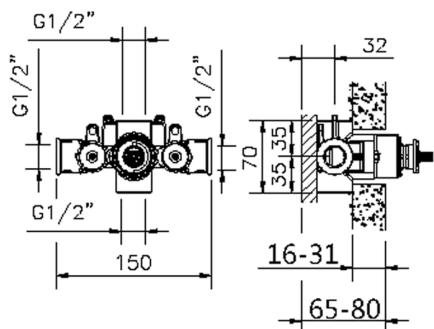

-  **21** 21 Chrome
-  **27** 27 Old Bronze
-  **2A** 2A Satin Brushed Nickel
-  **2G** 2G Antique Gold
-  **2W** 2W Brushed Gold

CHARACTERISTICS

Installation **Concealed**
 Required concealed parts **ZB007201**

1/2" Concealed thermostatic shower valve, without Stopvalve, without trim kit

AVAILABLE FINISHINGS

 **04** 04 Without finishing

CHARACTERISTICS

Installation	Concealed
Cartridge Spare Parts	24.04A.PP
8x20 Plus P Thermostatic Valve	
Concealed	1