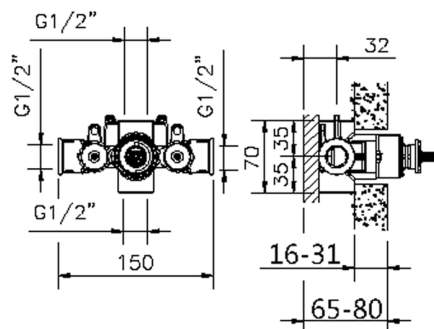

1/2" Concealed thermostatic shower valve, without Stopvalve, without trim kit

AVAILABLE FINISHINGS

 **04** 04 Without finishing

CHARACTERISTICS

Installation	<b>Concealed</b>
Cartridge Spare Parts	<b>24.04A.PP</b>
<b>8x20 Plus P Thermostatic Valve</b>	
Concealed	<b>1</b>