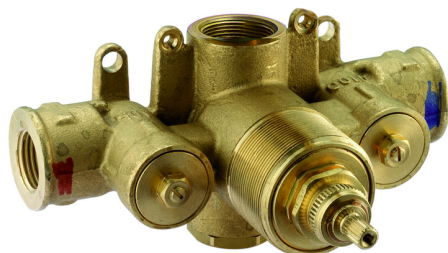

Exposed part for concealed thermo.shower valve THERMO_VT007200

MODEL **VT007200**

Exposed part for concealed thermo.shower valve, without Stopvalve, without concealed part, for items ZB007201-ZB007221

AVAILABLE FINISHINGS

-  **21** 21 Chrome
-  **27** 27 Old Bronze
-  **2A** 2A Satin Brushed Nickel
-  **2G** 2G Antique Gold
-  **2W** 2W Brushed Gold

CHARACTERISTICS

Installation **Concealed**
 Required concealed parts **ZB007201**

Thermostatic

The Huber thermostatic is your personal water manager, helping you to handle, control and save water and energy.

1/2" Concealed thermostatic shower valve CONCEALED_ZB007201

MODEL **ZB007201**

1/2" Concealed thermostatic shower valve, without Stopvalve, without trim kit

AVAILABLE FINISHINGS

04 04 Without finishing

CHARACTERISTICS

Installation	Concealed
Cartridge Spare Parts	24.04A.PP
8x20 Plus P Thermostatic Valve	
Concealed	1