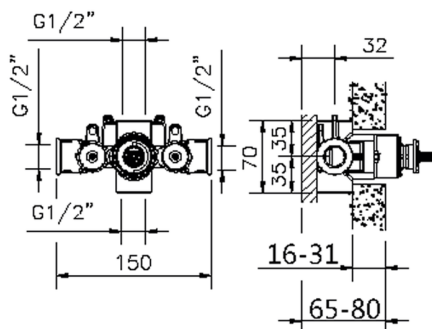

-  **21** 21 Chrome
-  **27** 27 Old Bronze
-  **2A** 2A Satin Brushed Nickel
-  **2G** 2G Antique Gold
-  **2W** 2W Brushed Gold

CHARACTERISTICS

Installation **Concealed**
 Required concealed parts **ZB007201**

1/2" Concealed thermostatic shower valve, without Stopvalve, without trim kit

AVAILABLE FINISHINGS

04 04 Without finishing

CHARACTERISTICS

Installation	Concealed
Cartridge Spare Parts	24.04A.PP
8x20 Plus P Thermostatic Valve	
Concealed	1