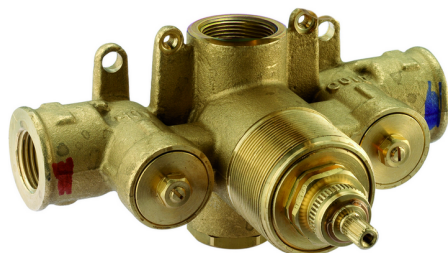

## Exposed part for concealed thermo.shower valve THERMO\_VT007200

MODEL **VT007200**

Exposed part for concealed thermo.shower valve, without Stopvalve, without concealed part, for items ZB007201-ZB007221

### CHARACTERISTICS

Installation **Concealed**  
 Required concealed parts **ZB007201**

### Thermostatic

The Huber thermostatic is your personal water manager, helping you to handle, control and save water and energy.

**1/2" Concealed thermostatic shower valve CONCEALED\_ZB007201**

MODEL **ZB007201**

1/2" Concealed thermostatic shower valve, without Stopvalve, without trim kit

AVAILABLE FINISHINGS

 **04** 04 Without finishing

CHARACTERISTICS

Installation	<b>Concealed</b>
Cartridge Spare Parts	<b>24.04A.PP</b>
<b>8x20 Plus P Thermostatic Valve</b>	
Concealed	<b>1</b>