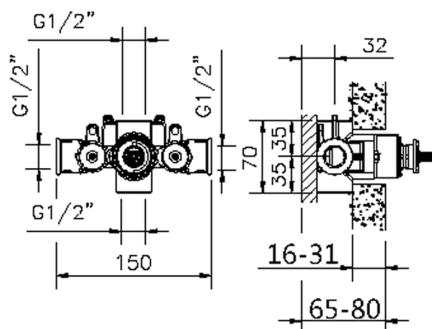

1/2" Concealed thermostatic shower valve, without Stopvalve, without trim kit

AVAILABLE FINISHINGS

 **04** 04 Without finishing

CHARACTERISTICS

Installation	<b>Concealed</b>
Cartridge Spare Parts	<b>24.04A.PP</b>
<b>8x20 Plus P Thermostatic Valve</b>	
Concealed	<b>1</b>