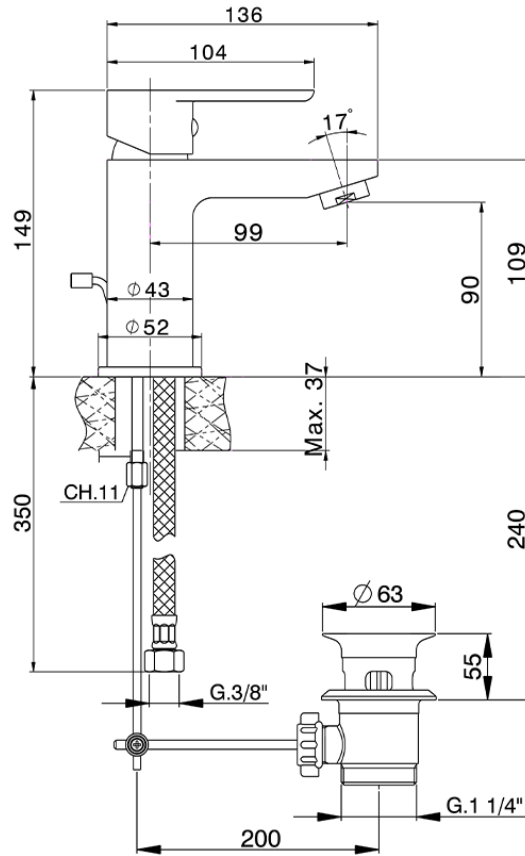

Single lever washbasin mixer EnergySave SATURNO_SN000515

SN000515

<https://en.huberitalia.com/single-lever-washbasin-mixer-energysave-saturno-sn000515>

2024-12-22