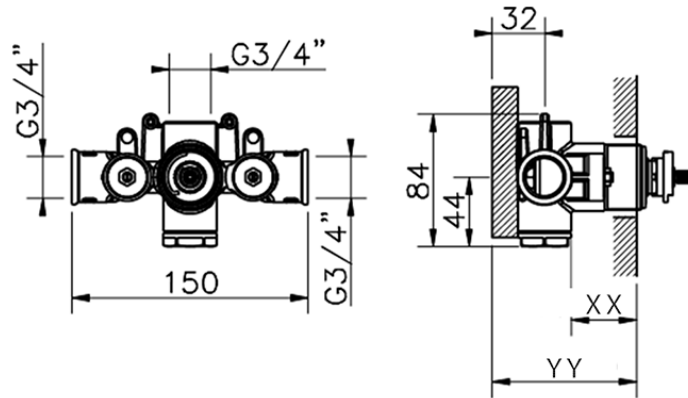

3/4" Concealed thermostatic shower valve CONCEALED_ZB007220

Piastra/Plate/Plaque/Platte/Placa

2-3mm: XX 25-40 YY 76-91

10mm: XX 16-31 YY 65-80

ZB007220

<https://en.huberitalia.com/3-4-concealed-thermostatic-shower-valve-concealed-zb007220>