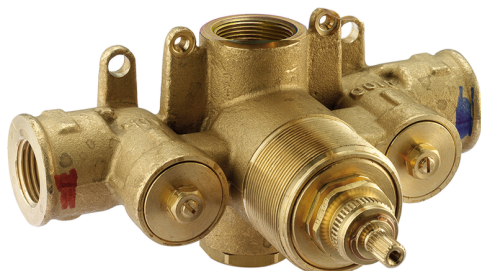

3/4" Concealed thermostatic shower valve CONCEALED_ZB007220

MODEL **ZB007220**

3/4" Concealed thermostatic shower valve, without Stopvalve, without trim kit

AVAILABLE FINISHINGS

04 04 Without finishing

CHARACTERISTICS

Installation **Concealed**

Cartridge Spare Parts **23.51A.HF**

HF Thermostatic Valve

Concealed **1**

Piastra/Plate/Plaque/Platte/Placa

2-3mm: XX 25-40 YY 76-91

10mm: XX 16-31 YY 65-80

Thermostatic