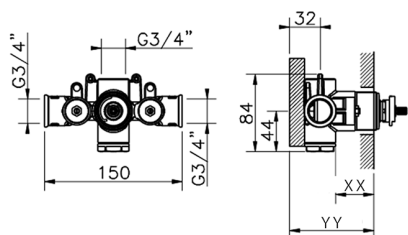

3/4" Concealed thermostatic shower valve CONCEALED_ZB007220

MODEL **ZB007220**

3/4" Concealed thermostatic shower valve, without Stopvalve, without trim kit

AVAILABLE FINISHINGS

04 04 Without finishing

CHARACTERISTICS

Installation **Concealed**

Cartridge Spare Parts **23.51A.HF**

HF Thermostatic Valve

Concealed **1**

Piastra/Plate/Plaque/Platte/Placa

2-3mm: XX 25-40 YY 76-91

10mm: XX 16-31 YY 65-80

Thermostatic