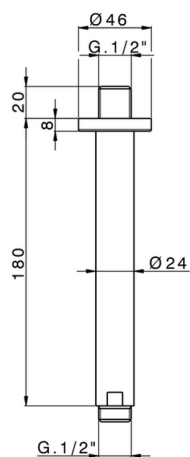

Ceiling shower arm SHOWER_SS013250

MODEL **SS013250**

Ceiling shower arm, L.180 mm D.24 mm, Brass

AVAILABLE FINISHINGS

- **21** 21 Chrome
- **2F** 2F Brushed Nickel
- **2W** 2W Brushed Gold
- **40** 40 Matt Black
- **4Q** 4Q Matt White

CHARACTERISTICS

2026-04-28