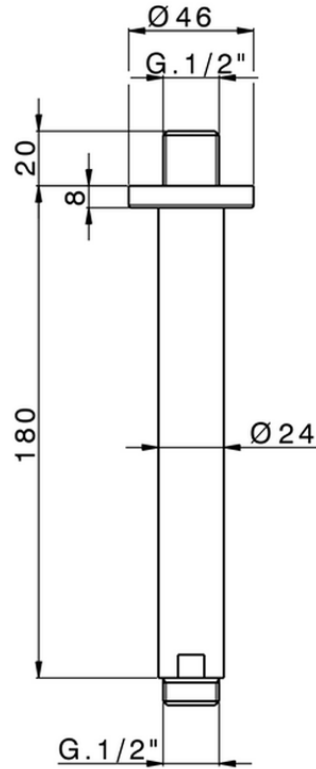

Ceiling shower arm SHOWER_SS013250

SS013250

<https://en.huberitalia.com/ceiling-shower-arm-shower-ss013250>

2026-06-29