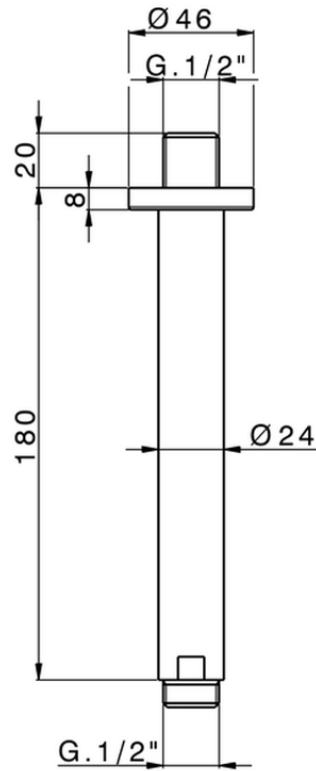

Ceiling shower arm SHOWER_SS013250

SS013250

<https://en.huberitalia.com/ceiling-shower-arm-shower-ss013250>

2026-06-08