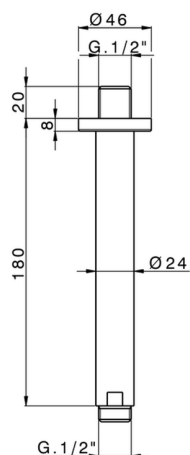

Ceiling shower arm SHOWER_SS013250

MODEL **SS013250**

Ceiling shower arm, L.180 mm D.24 mm, Brass

AVAILABLE FINISHINGS

- **21** 21 Chrome
- **2F** 2F Brushed Nickel
- **2W** 2W Brushed Gold
- **40** 40 Matt Black
- **4Q** 4Q Matt White

CHARACTERISTICS

2026-04-28