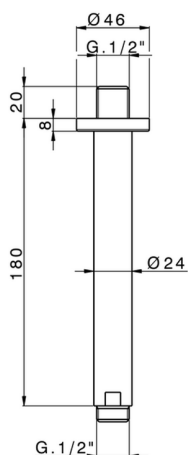

Ceiling shower arm SHOWER_SS013250

MODEL **SS013250**

Ceiling shower arm, L.180 mm D.24 mm, Brass

AVAILABLE FINISHINGS

- **21** 21 Chrome
- **2F** 2F Brushed Nickel
- **2W** 2W Brushed Gold
- **40** 40 Matt Black
- **4Q** 4Q Matt White

CHARACTERISTICS

2026-06-29