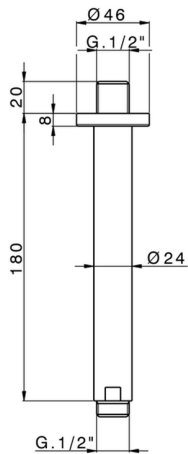

Ceiling shower arm SHOWER_SS013250

MODEL **SS013250**

Ceiling shower arm, L.180 mm D.24 mm, Brass

AVAILABLE FINISHINGS

- **21** 21 Chrome
- **2F** 2F Brushed Nickel
- **2W** 2W Brushed Gold
- **40** 40 Matt Black
- **4Q** 4Q Matt White

CHARACTERISTICS

2026-06-08