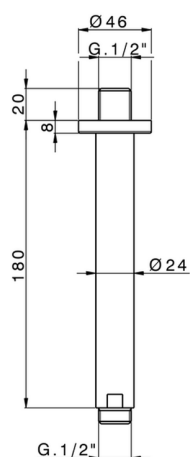

Ceiling shower arm SHOWER_SS013250

MODEL **SS013250**

Ceiling shower arm, L.180 mm D.24 mm, Brass

AVAILABLE FINISHINGS

- **21** 21 Chrome
- **2F** 2F Brushed Nickel
- **2W** 2W Brushed Gold
- **40** 40 Matt Black
- **4Q** 4Q Matt White

CHARACTERISTICS

2026-04-07