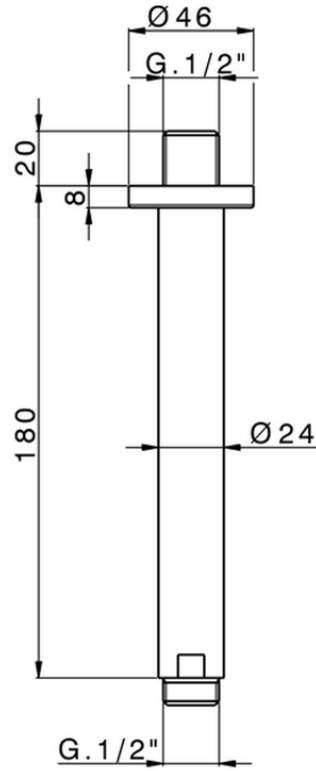

Ceiling shower arm SHOWER_SS013250

SS013250

<https://en.huberitalia.com/ceiling-shower-arm-shower-ss013250>

2026-04-28