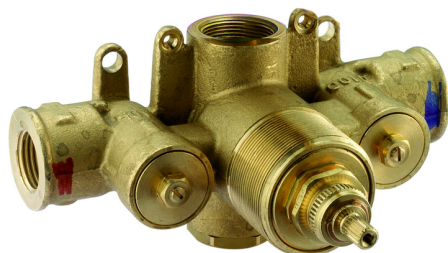

1/2" Concealed thermostatic shower valve CONCEALED_ZB007201

MODEL **ZB007201**

1/2" Concealed thermostatic shower valve, without Stopvalve, without trim kit

AVAILABLE FINISHINGS

 **04** 04 Without finishing

CHARACTERISTICS

| | |
|---------------------------------------|------------------|
| Installation | Concealed |
| Cartridge Spare Parts | 24.04A.PP |
| 8x20 Plus P Thermostatic Valve | |
| Concealed | 1 |