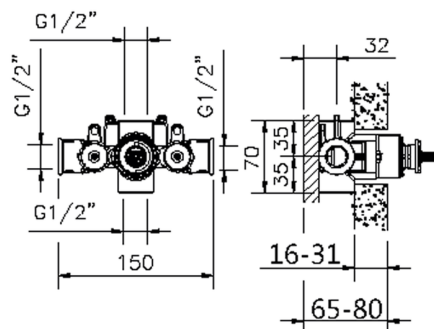

1/2" Concealed thermostatic shower valve CONCEALED_ZB007201

MODEL **ZB007201**

1/2" Concealed thermostatic shower valve, without Stopvalve, without trim kit

AVAILABLE FINISHINGS

 **04** 04 Without finishing

CHARACTERISTICS

| | |
|---------------------------------------|------------------|
| Installation | Concealed |
| Cartridge Spare Parts | 24.04A.PP |
| 8x20 Plus P Thermostatic Valve | |
| Concealed | 1 |