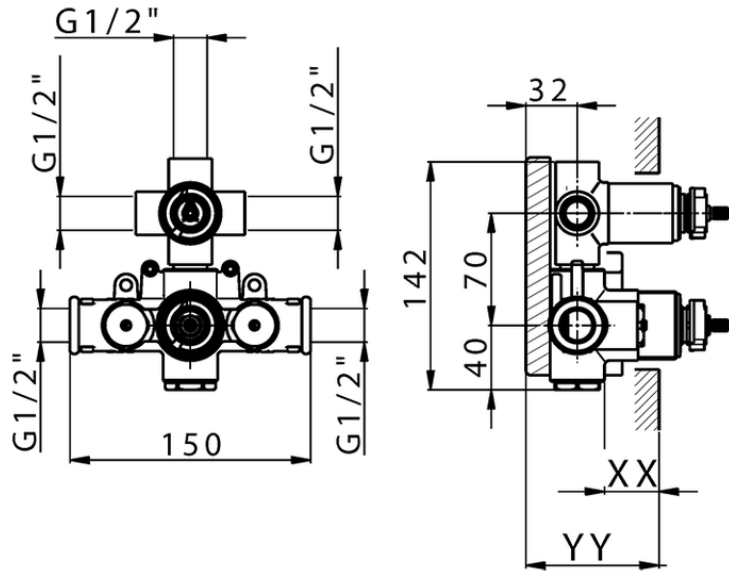

3-outlet Concealed thermostatic shower valve CONCEALED_ZB018200

Piastra/Plate/Plaque/Platte/Placa

2-3mm: XX 25-40 YY 76-91

10 mm: XX 16-31 YY 65-80

ZB018200

<https://en.huberitalia.com/3-outlet-concealed-thermostatic-shower-valve-concealed-zb018200>