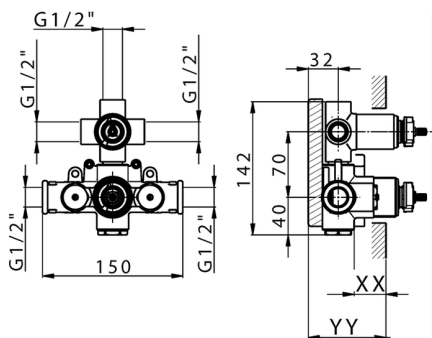

3-outlet Concealed thermostatic shower valve CONCEALED_ZB018200

MODEL **ZB018200**

3-Outlet Concealed thermostatic mixer, with 3-outlet diverter, without trim kit

AVAILABLE FINISHINGS

CHARACTERISTICS

Installation	Concealed
Cartridge Spare Parts	24.04A.PP
8x20 Plus P Thermostatic Valve	
Concealed	1

Piastra/Plate/Plaque/Platte/Placa
 2-3mm: XX 25-40 YY 76-91
 10 mm: XX 16-31 YY 65-80

DeviaStop

The Huber Devia Stop technology allows to adjust the water flow and to direct it to the selected output point (overhead soaker, hand shower, etc).