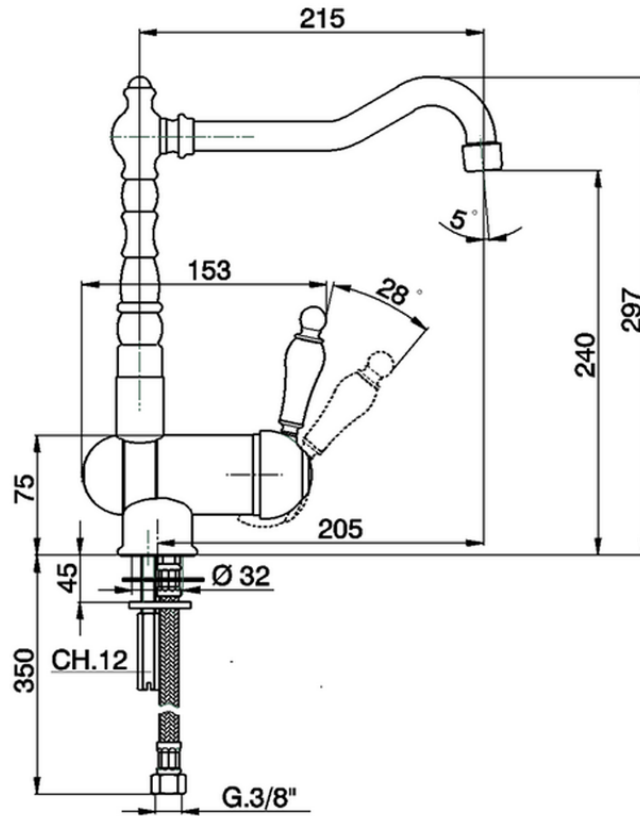

Single lever sink mixer with reclined spout KITCHEN_CM001530

CM001530

<https://en.huberitalia.com/single-lever-sink-mixer-with-reclined-spout-kitchen-cm001530>

2024-11-21