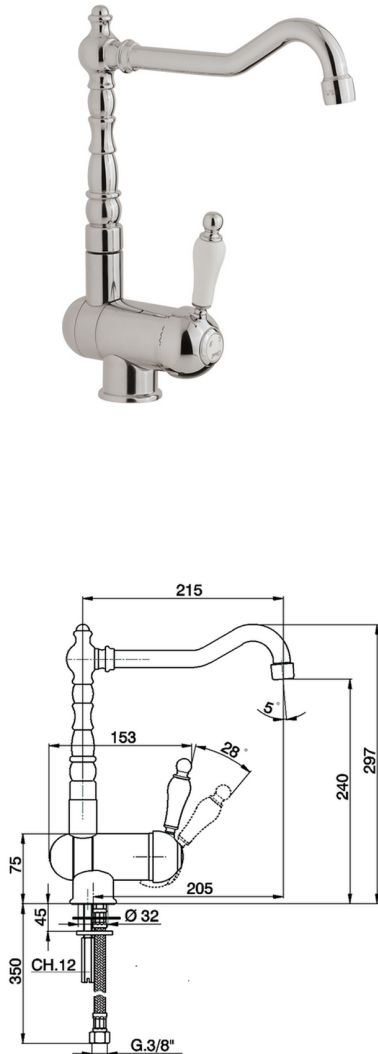

## Single lever sink mixer with reclined spout KITCHEN\_CM001530

MODEL **CM001530**

Single lever sink mixer with reclined spout, swivel spout, G.3/8" stainless steel flexible hose

### AVAILABLE FINISHINGS

-  **21** 21 Chrome
-  **26** 26 Old Copper
-  **27** 27 Old Bronze
-  **2A** 2A Satin Brushed Nickel

### CHARACTERISTICS

Cartridge Spare Parts **ZZ92909000**

**43 mm Cartridge**

2024-11-24