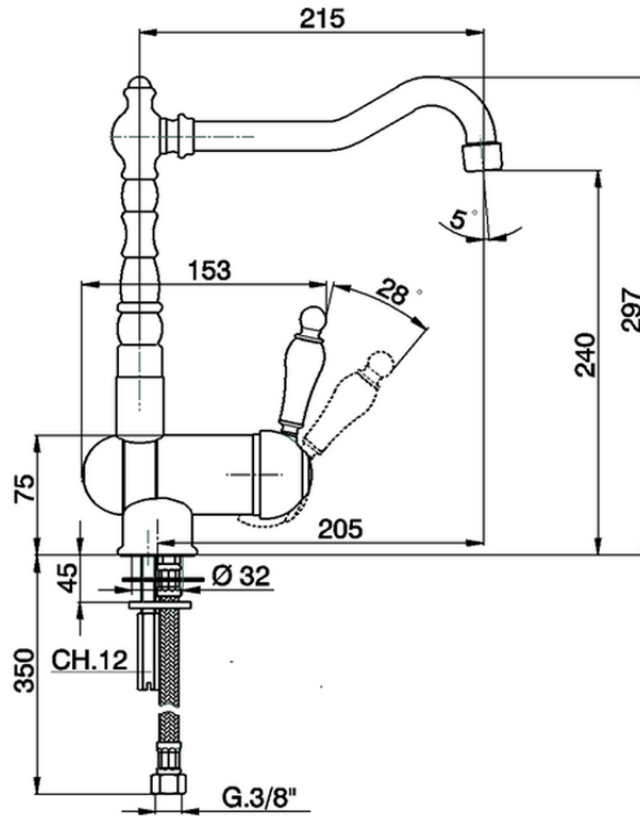

Single lever sink mixer with reclined spout KITCHEN\_CM001530

CM001530

<https://en.huberitalia.com/single-lever-sink-mixer-with-reclined-spout-kitchen-cm001530>

2024-11-24