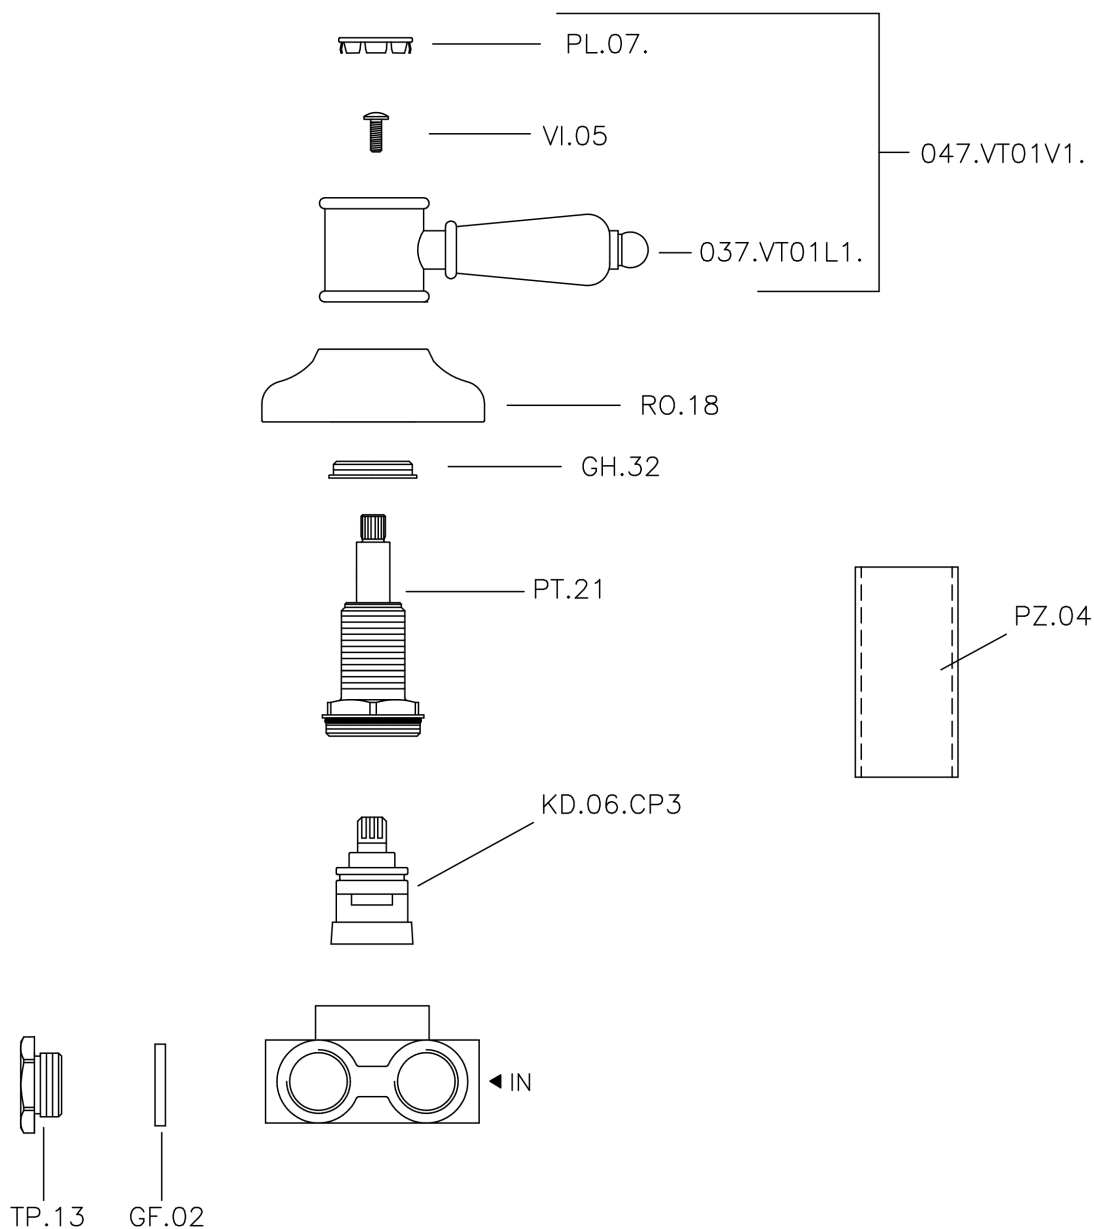

Concealed 3-outlet diverter VICTORIAN_VT000270

MODEL **VT000270**

Concealed 3-outlet diverter, 1/2" F outlet

AVAILABLE FINISHINGS

-  **21** 21 Chrome
-  **27** 27 Old Bronze
-  **2A** 2A Satin Brushed Nickel
-  **2G** 2G Antique Gold
-  **2W** 2W Brushed Gold

CHARACTERISTICS

Installation **Concealed**

Concealed 3-outlet diverter VICTORIAN_VT000270

VT000270

<https://en.huberitalia.com/concealed-3-outlet-diverter-victorian-vt000270>

2026-06-26