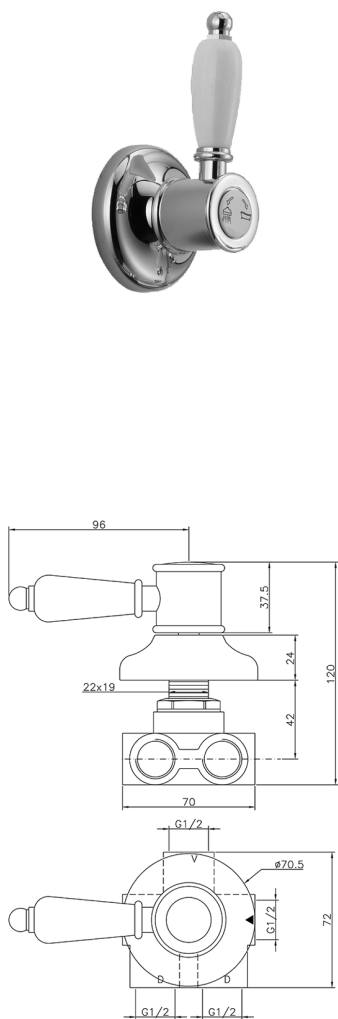

Concealed 3-outlet diverter VICTORIAN_VT000270

MODEL **VT000270**

Concealed 3-outlet diverter, 1/2" F outlet

AVAILABLE FINISHINGS

-  **21** 21 Chrome
-  **27** 27 Old Bronze
-  **2A** 2A Satin Brushed Nickel
-  **2G** 2G Antique Gold
-  **2W** 2W Brushed Gold

CHARACTERISTICS

Installation **Concealed**

Concealed 3-outlet diverter VICTORIAN_VT000270

VT000270

<https://en.huberitalia.com/concealed-3-outlet-diverter-victorian-vt000270>

2026-06-27