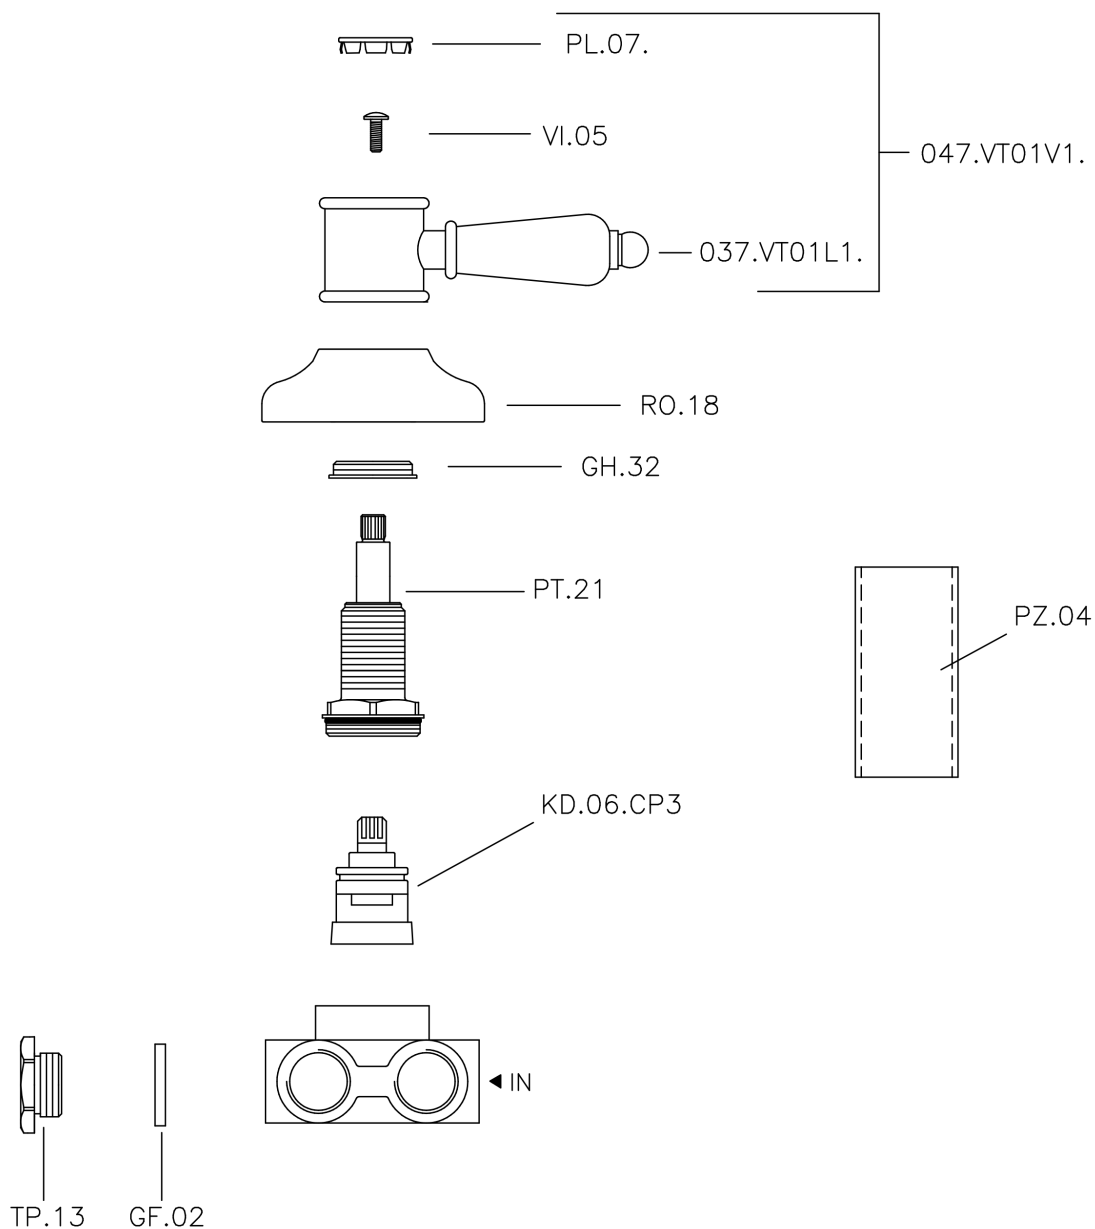

Concealed 3-outlet diverter VICTORIAN_VT000270

MODEL **VT000270**

Concealed 3-outlet diverter, 1/2" F outlet

AVAILABLE FINISHINGS

-  **21** 21 Chrome
-  **27** 27 Old Bronze
-  **2A** 2A Satin Brushed Nickel
-  **2G** 2G Antique Gold
-  **2W** 2W Brushed Gold

CHARACTERISTICS

Installation **Concealed**

Concealed 3-outlet diverter VICTORIAN_VT000270

VT000270

<https://en.huberitalia.com/concealed-3-outlet-diverter-victorian-vt000270>

2026-06-06