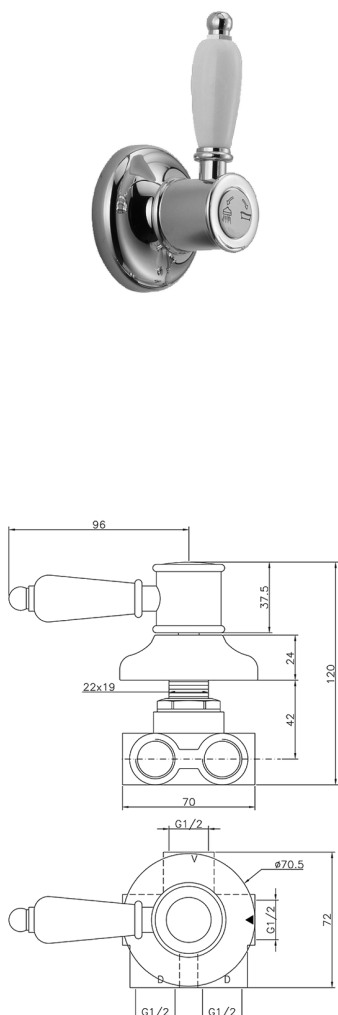

Concealed 3-outlet diverter VICTORIAN_VT000270

MODEL **VT000270**

Concealed 3-outlet diverter, 1/2" F outlet

AVAILABLE FINISHINGS

-  **21** 21 Chrome
-  **27** 27 Old Bronze
-  **2A** 2A Satin Brushed Nickel
-  **2G** 2G Antique Gold
-  **2W** 2W Brushed Gold

CHARACTERISTICS

Installation **Concealed**

Concealed 3-outlet diverter VICTORIAN_VT000270

VT000270

<https://en.huberitalia.com/concealed-3-outlet-diverter-victorian-vt000270>

2026-06-26