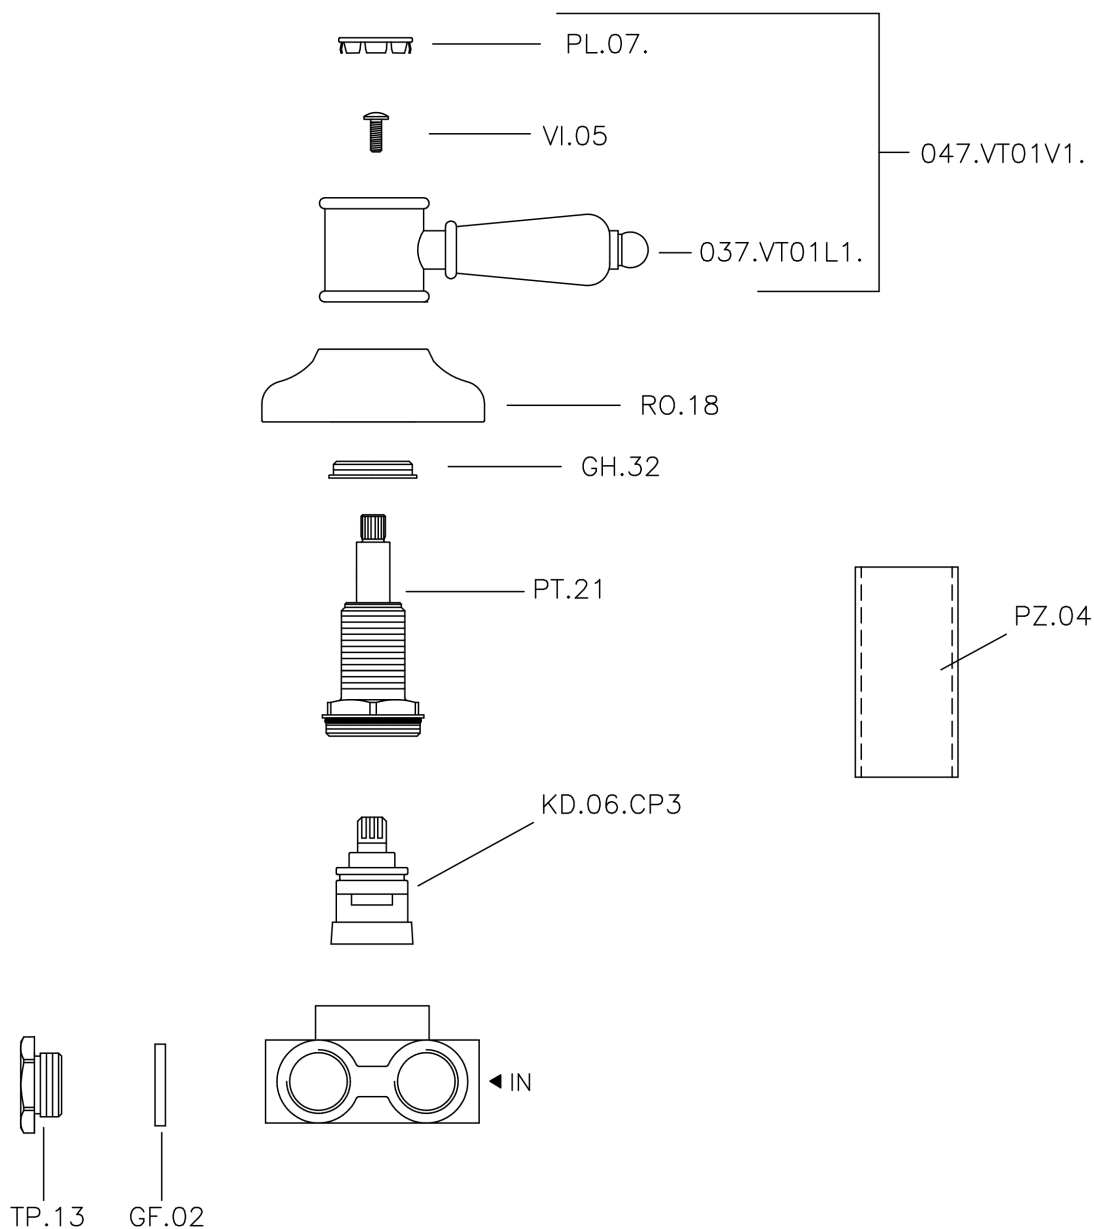

Concealed 3-outlet diverter VICTORIAN_VT000270

MODEL **VT000270**

Concealed 3-outlet diverter, 1/2" F outlet

AVAILABLE FINISHINGS

-  **21** 21 Chrome
-  **27** 27 Old Bronze
-  **2A** 2A Satin Brushed Nickel
-  **2G** 2G Antique Gold
-  **2W** 2W Brushed Gold

CHARACTERISTICS

Installation **Concealed**

Concealed 3-outlet diverter VICTORIAN_VT000270

VT000270

<https://en.huberitalia.com/concealed-3-outlet-diverter-victorian-vt000270>

2026-06-27