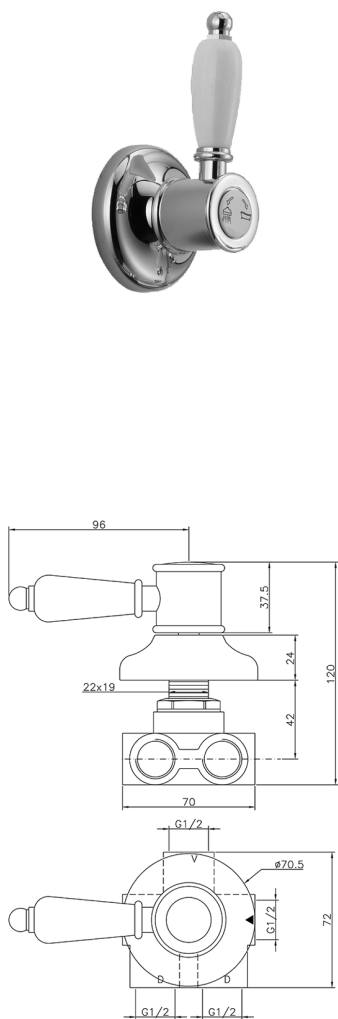

Concealed 3-outlet diverter VICTORIAN_VT000270

MODEL **VT000270**

Concealed 3-outlet diverter, 1/2" F outlet

AVAILABLE FINISHINGS

-  **21** 21 Chrome
-  **27** 27 Old Bronze
-  **2A** 2A Satin Brushed Nickel
-  **2G** 2G Antique Gold
-  **2W** 2W Brushed Gold

CHARACTERISTICS

Installation **Concealed**

Concealed 3-outlet diverter VICTORIAN_VT000270

VT000270

<https://en.huberitalia.com/concealed-3-outlet-diverter-victorian-vt000270>

2026-06-06