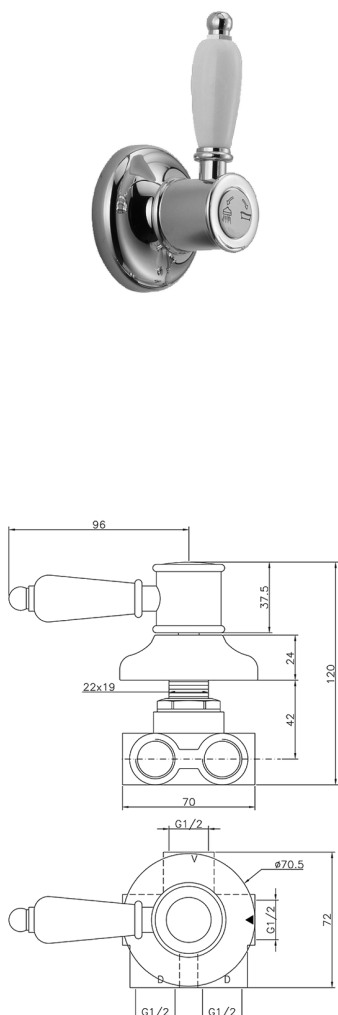

Concealed 3-outlet diverter VICTORIAN_VT000270

MODEL **VT000270**

Concealed 3-outlet diverter, 1/2" F outlet

AVAILABLE FINISHINGS

-  **21** 21 Chrome
-  **27** 27 Old Bronze
-  **2A** 2A Satin Brushed Nickel
-  **2G** 2G Antique Gold
-  **2W** 2W Brushed Gold

CHARACTERISTICS

Installation **Concealed**

Concealed 3-outlet diverter VICTORIAN_VT000270

VT000270

<https://en.huberitalia.com/concealed-3-outlet-diverter-victorian-vt000270>

2026-06-05