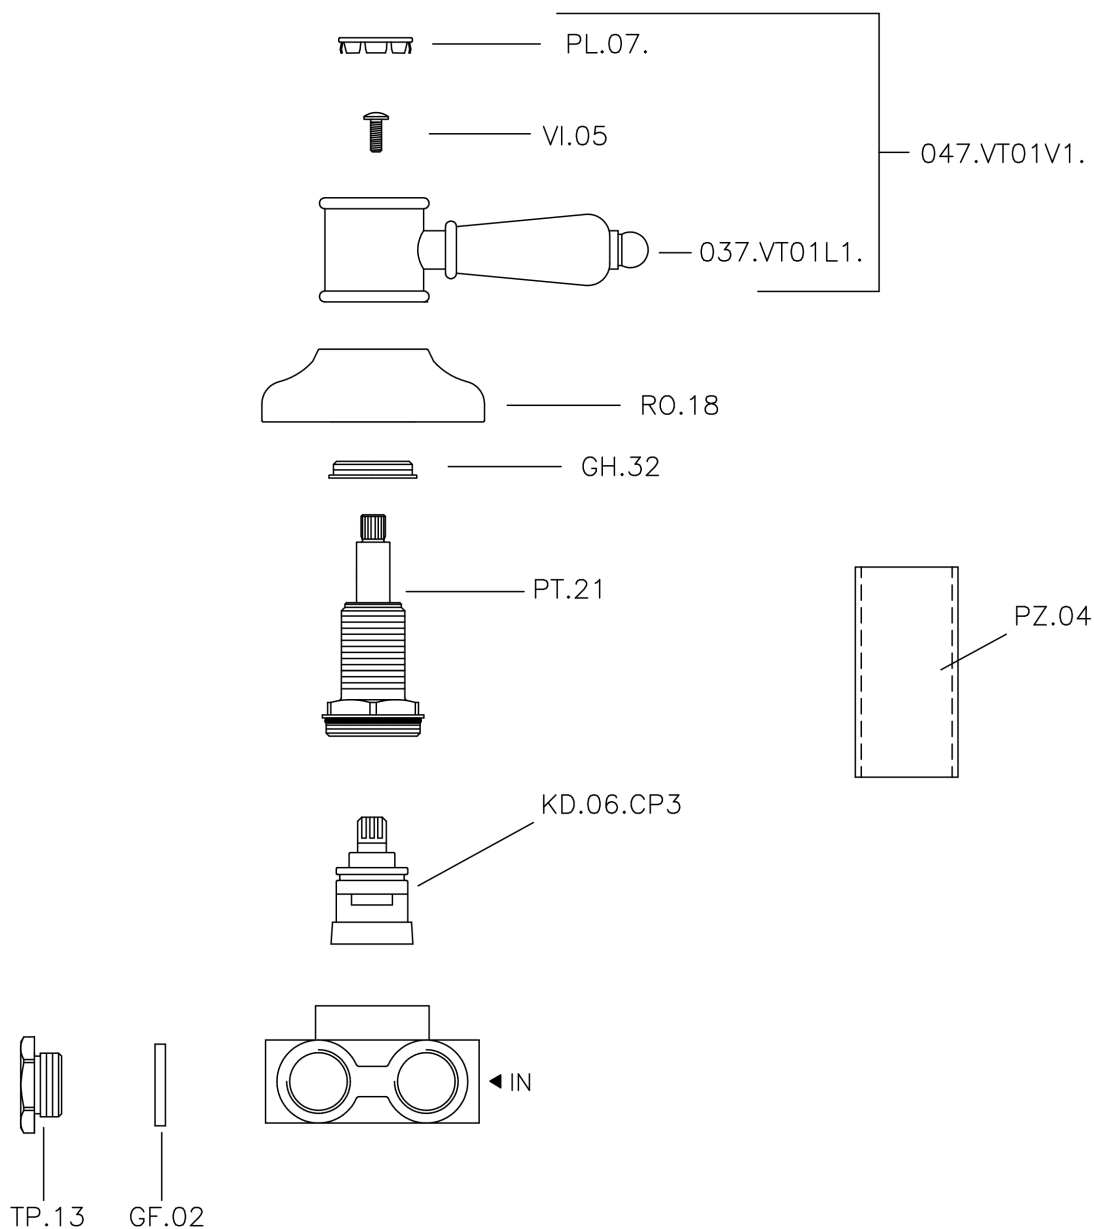

Concealed 3-outlet diverter VICTORIAN_VT000270

MODEL **VT000270**

Concealed 3-outlet diverter, 1/2" F outlet

AVAILABLE FINISHINGS

-  **21** 21 Chrome
-  **27** 27 Old Bronze
-  **2A** 2A Satin Brushed Nickel
-  **2G** 2G Antique Gold
-  **2W** 2W Brushed Gold

CHARACTERISTICS

Installation **Concealed**

Concealed 3-outlet diverter VICTORIAN_VT000270

VT000270

<https://en.huberitalia.com/concealed-3-outlet-diverter-victorian-vt000270>

2026-06-05