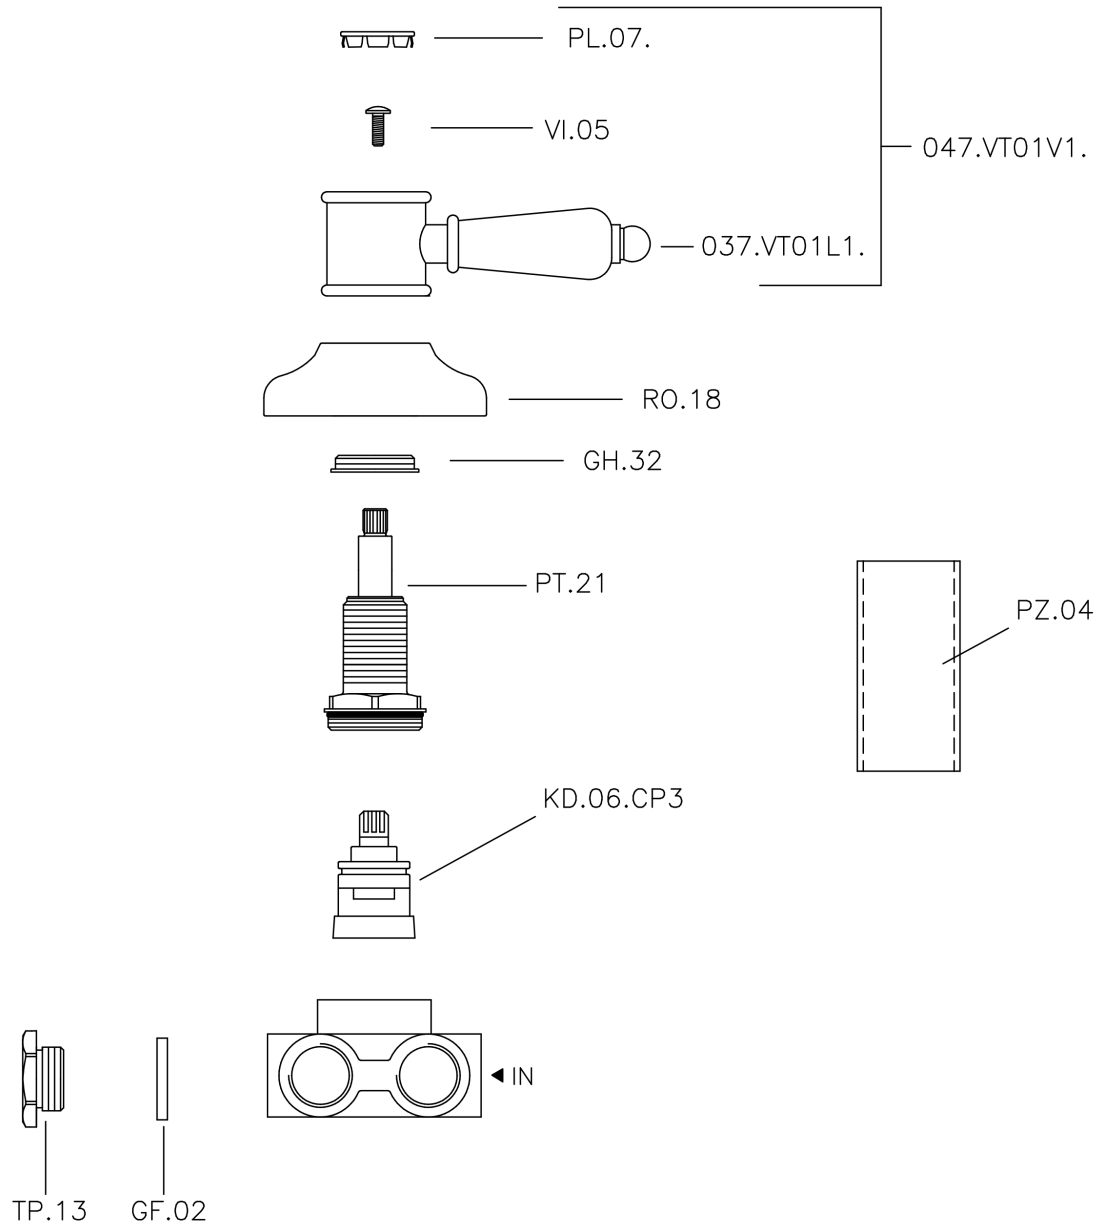

## Concealed 3-outlet diverter VICTORIAN\_VT000270

VT000270

<https://en.huberitalia.com/concealed-3-outlet-diverter-victorian-vt000270>

2026-06-15