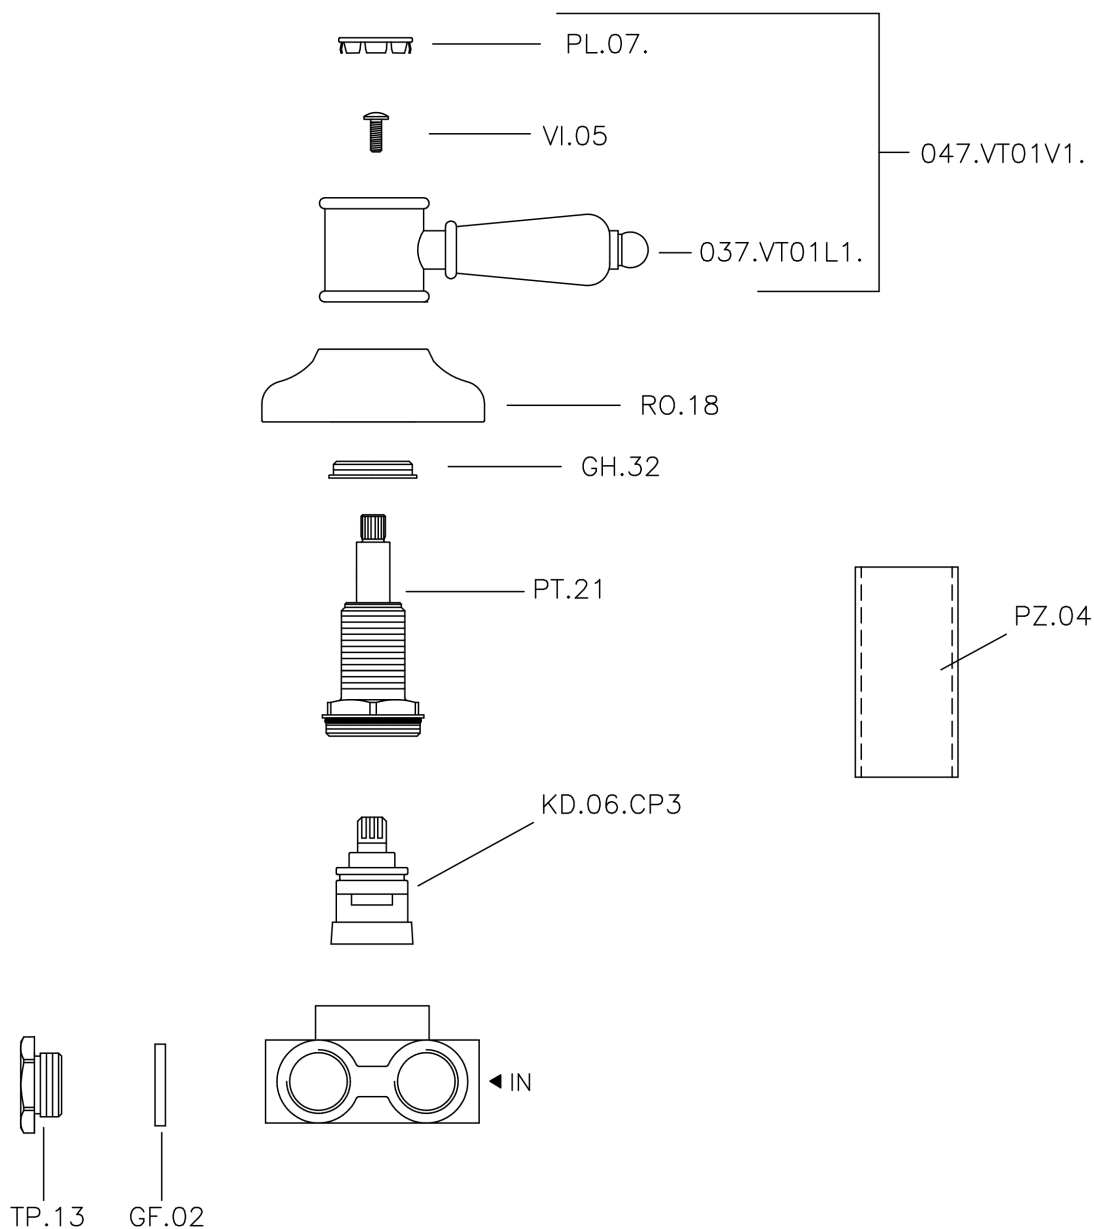

Concealed 3-outlet diverter VICTORIAN_VT000270

MODEL **VT000270**

Concealed 3-outlet diverter, 1/2" F outlet

AVAILABLE FINISHINGS

-  **21** 21 Chrome
-  **27** 27 Old Bronze
-  **2A** 2A Satin Brushed Nickel
-  **2G** 2G Antique Gold
-  **2W** 2W Brushed Gold

CHARACTERISTICS

Installation **Concealed**

Concealed 3-outlet diverter VICTORIAN_VT000270

VT000270

<https://en.huberitalia.com/concealed-3-outlet-diverter-victorian-vt000270>

2026-05-02