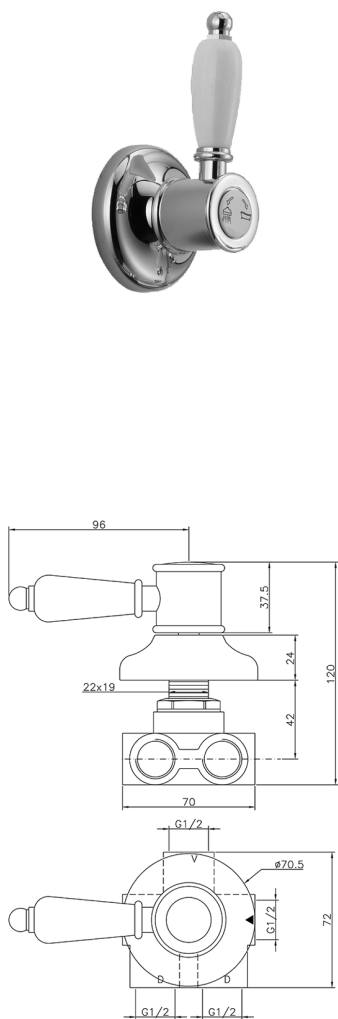

Concealed 3-outlet diverter VICTORIAN_VT000270

MODEL **VT000270**

Concealed 3-outlet diverter, 1/2" F outlet

AVAILABLE FINISHINGS

-  **21** 21 Chrome
-  **27** 27 Old Bronze
-  **2A** 2A Satin Brushed Nickel
-  **2G** 2G Antique Gold
-  **2W** 2W Brushed Gold

CHARACTERISTICS

Installation **Concealed**

Concealed 3-outlet diverter VICTORIAN_VT000270

VT000270

<https://en.huberitalia.com/concealed-3-outlet-diverter-victorian-vt000270>

2026-06-15