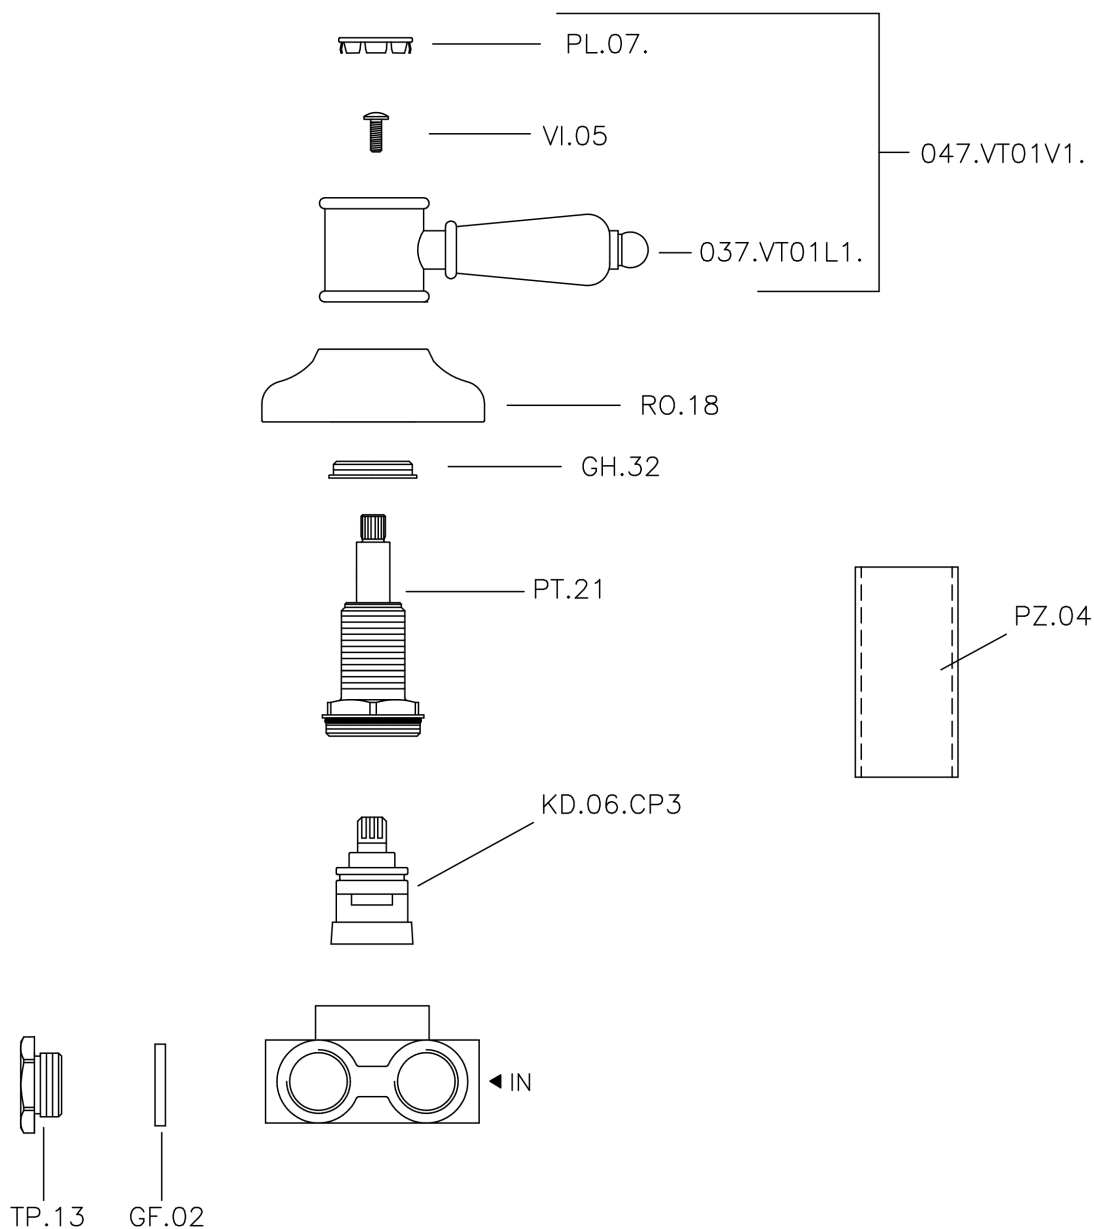

Concealed 3-outlet diverter VICTORIAN_VT000270

MODEL **VT000270**

Concealed 3-outlet diverter, 1/2" F outlet

AVAILABLE FINISHINGS

-  **21** 21 Chrome
-  **27** 27 Old Bronze
-  **2A** 2A Satin Brushed Nickel
-  **2G** 2G Antique Gold
-  **2W** 2W Brushed Gold

CHARACTERISTICS

Installation **Concealed**

Concealed 3-outlet diverter VICTORIAN_VT000270

VT000270

<https://en.huberitalia.com/concealed-3-outlet-diverter-victorian-vt000270>

2026-06-15