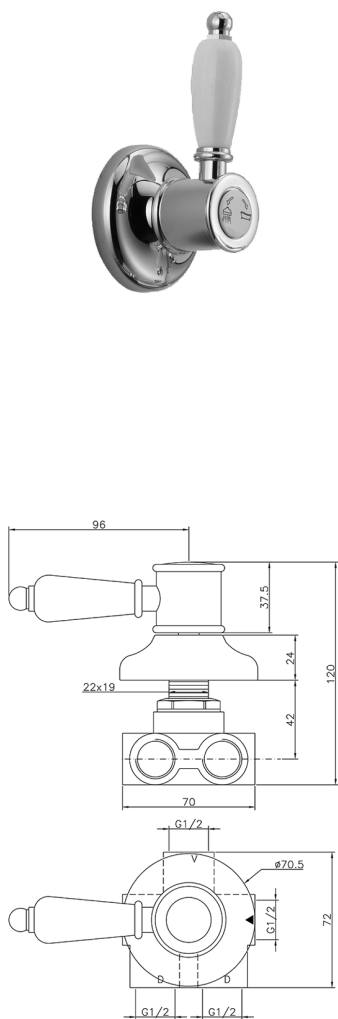

Concealed 3-outlet diverter VICTORIAN_VT000270

MODEL **VT000270**

Concealed 3-outlet diverter, 1/2" F outlet

AVAILABLE FINISHINGS

-  **21** 21 Chrome
-  **27** 27 Old Bronze
-  **2A** 2A Satin Brushed Nickel
-  **2G** 2G Antique Gold
-  **2W** 2W Brushed Gold

CHARACTERISTICS

Installation **Concealed**

Concealed 3-outlet diverter VICTORIAN_VT000270

VT000270

<https://en.huberitalia.com/concealed-3-outlet-diverter-victorian-vt000270>

2026-05-02