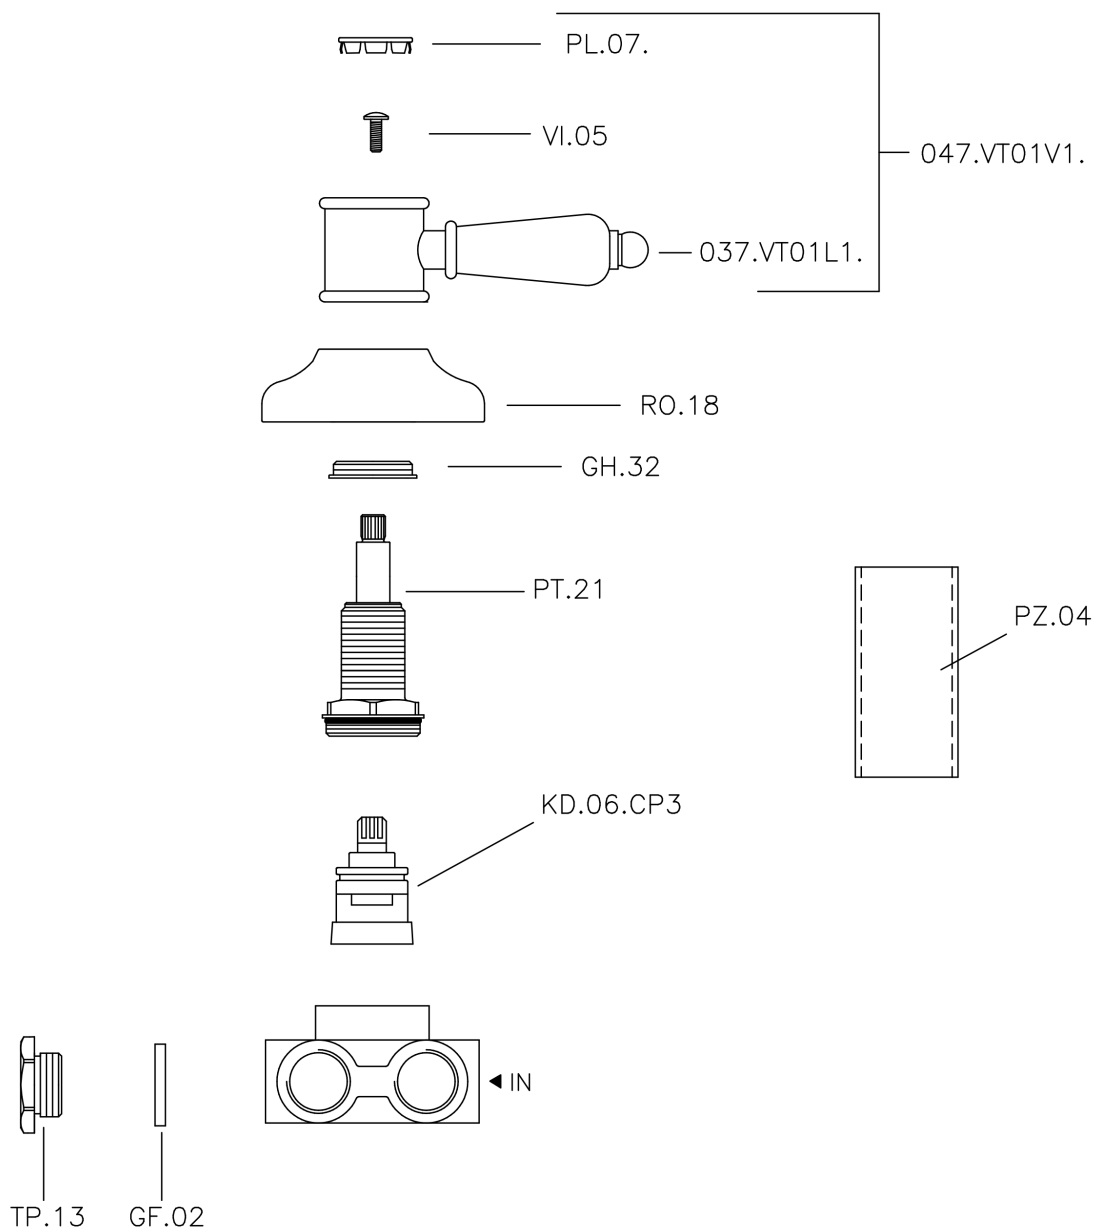

## Concealed 3-outlet diverter VICTORIAN\_VT000270

VT000270

<https://en.huberitalia.com/concealed-3-outlet-diverter-victorian-vt000270>

2026-05-02