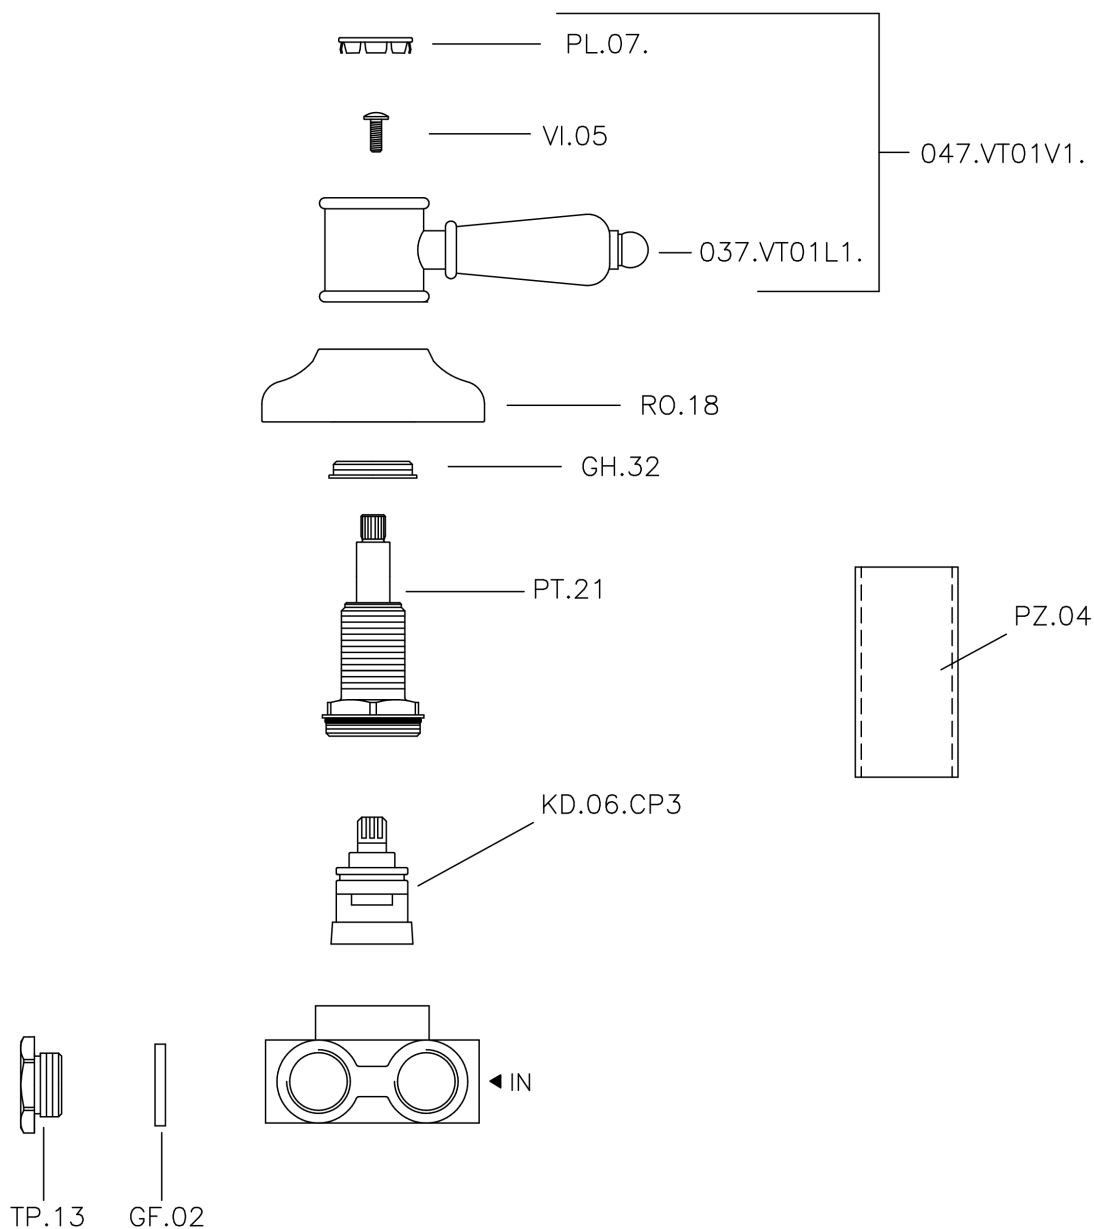

## Concealed 3-outlet diverter VICTORIAN\_VT000270

VT000270

<https://en.huberitalia.com/concealed-3-outlet-diverter-victorian-vt000270>

2026-06-06