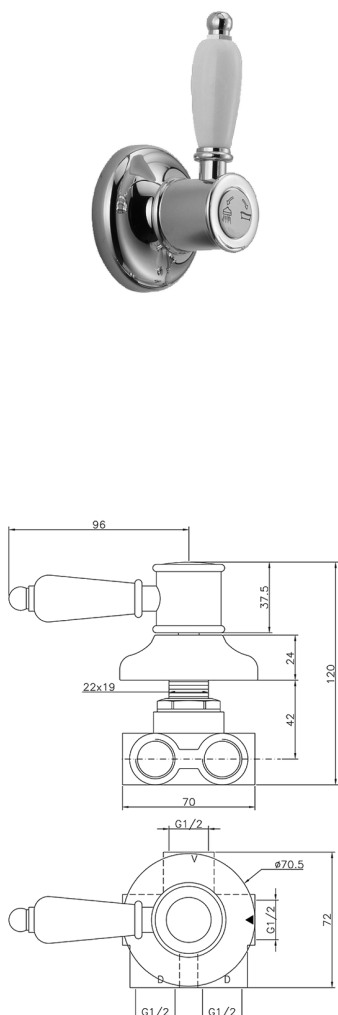

Concealed 3-outlet diverter VICTORIAN_VT000270

MODEL **VT000270**

Concealed 3-outlet diverter, 1/2" F outlet

AVAILABLE FINISHINGS

-  **21** 21 Chrome
-  **27** 27 Old Bronze
-  **2A** 2A Satin Brushed Nickel
-  **2G** 2G Antique Gold
-  **2W** 2W Brushed Gold

CHARACTERISTICS

Installation **Concealed**

Concealed 3-outlet diverter VICTORIAN_VT000270

VT000270

<https://en.huberitalia.com/concealed-3-outlet-diverter-victorian-vt000270>

2026-05-02