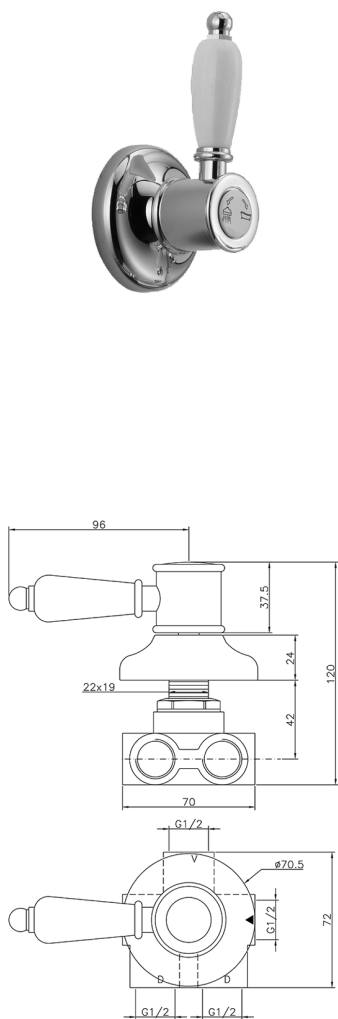

## Concealed 3-outlet diverter VICTORIAN\_VT000270

MODEL **VT000270**

Concealed 3-outlet diverter, 1/2" F outlet

### AVAILABLE FINISHINGS

-  **21** 21 Chrome
-  **27** 27 Old Bronze
-  **2A** 2A Satin Brushed Nickel
-  **2G** 2G Antique Gold
-  **2W** 2W Brushed Gold

## Concealed 3-outlet diverter VICTORIAN\_VT000270

VT000270

<https://en.huberitalia.com/concealed-3-outlet-diverter-victorian-vt000270>

2026-06-13