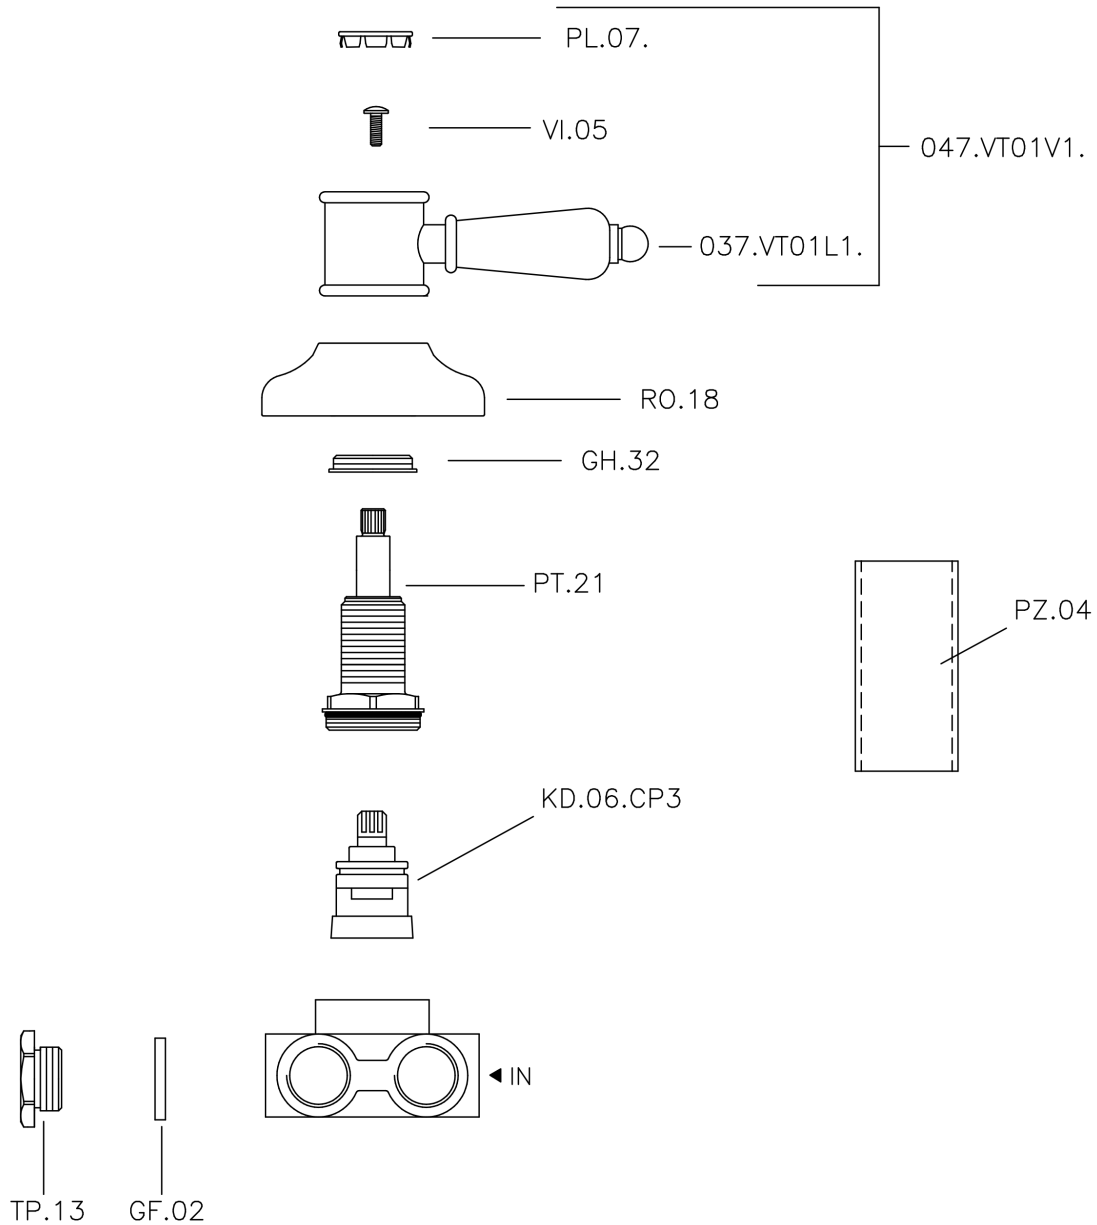

## Concealed 3-outlet diverter VICTORIAN\_VT000270

MODEL **VT000270**

Concealed 3-outlet diverter, 1/2" F outlet

## Concealed 3-outlet diverter VICTORIAN\_VT000270

VT000270

<https://en.huberitalia.com/concealed-3-outlet-diverter-victorian-vt000270>

2026-06-13