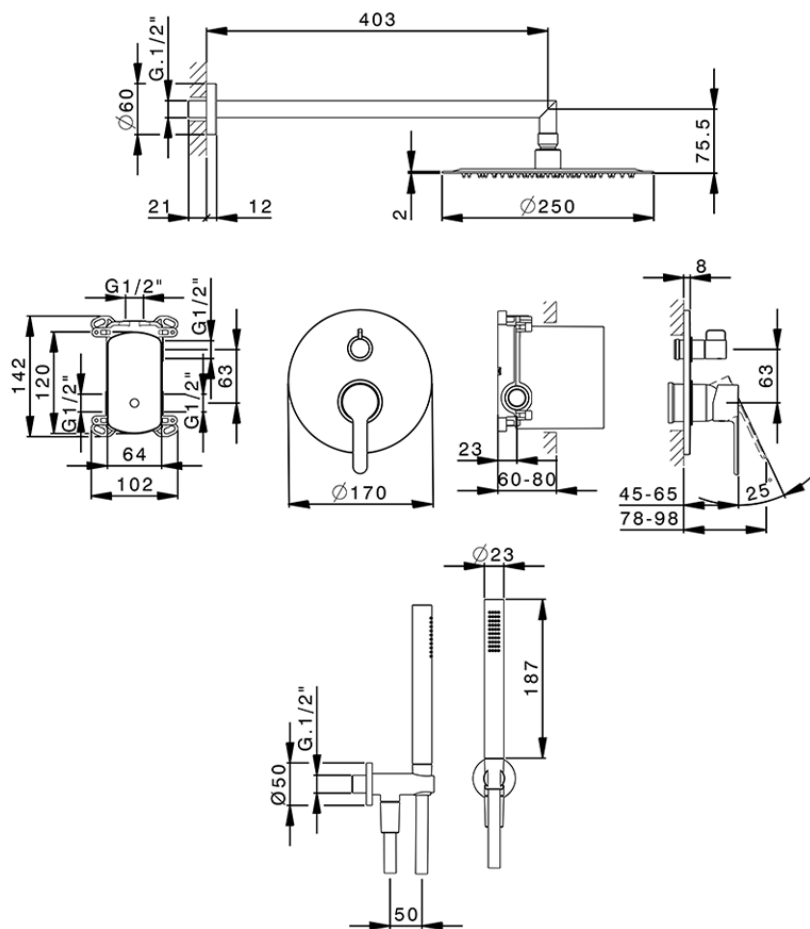

## Single Lever concealed shower set H2\_H20KM020

H20KM020

<https://en.huberitalia.com/single-lever-concealed-shower-set-h2-h20km020>

2024-12-22