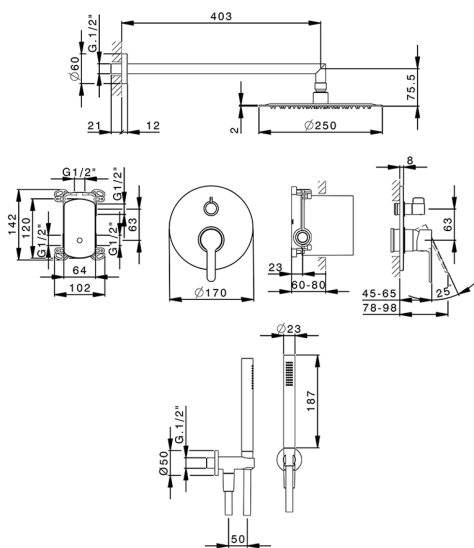

Single Lever concealed shower set H2_H20KM020

MODEL **H20KM020**

Single Lever concealed shower set, 2-Way rotating diverter, wall mounted adjustable handshower bracket, 400 mm shower arm, 250 mm round showerhead 2 mm thick INOX, ABS D.26 mm minimalistic one spray handshower, 1/2" wall elbow, 150 cm smooth SILVERFLEX Flexible Hose

AVAILABLE FINISHINGS

CHARACTERISTICS

Cartridge Spare Parts **ZZ95409000**

35 mm Cartridge

Required concealed parts **ZZ95409000**

35 mm Cartridge

100

EcoStop

EcoStop feature limits water flow to approximately 50% of maximum output with one point of resistance on setting. Push slightly past the middle stop only when full water output is required. This will save water up to 50%.