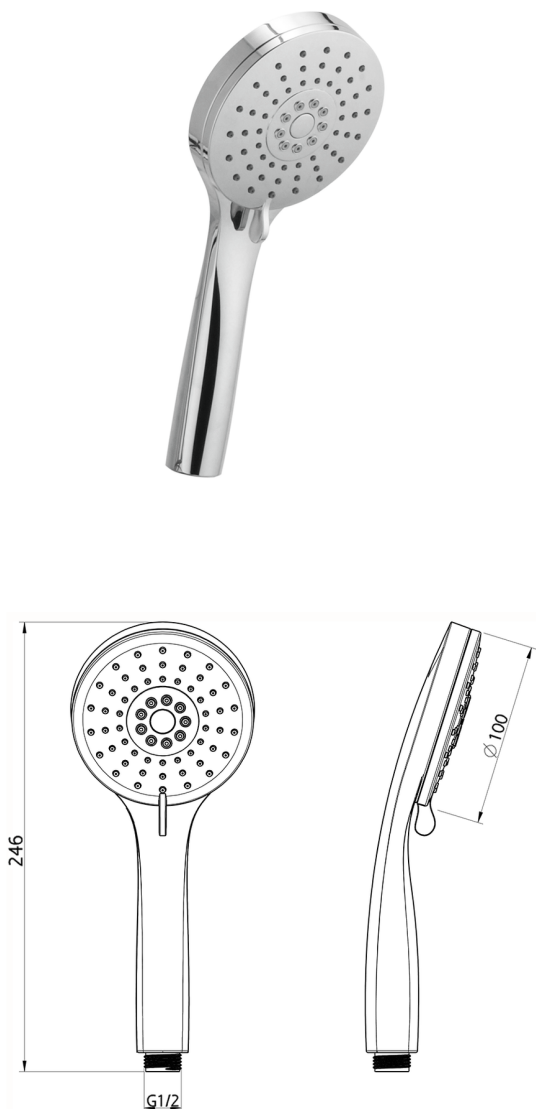

Handshower SHOWER_SS014420

MODEL **SS014420**

Handshower, 3 sprays D.100 mm ABS

AVAILABLE FINISHINGS

- **21** 21 Chrome
- **40** 40 Matt Black
- **2B** 2B Polished Nickel
- **2F** 2F Brushed Nickel
- **4Q** 4Q Matt White
- **26** 26 Old Copper
- **2W** 2W Brushed Gold

CHARACTERISTICS

2024-12-22