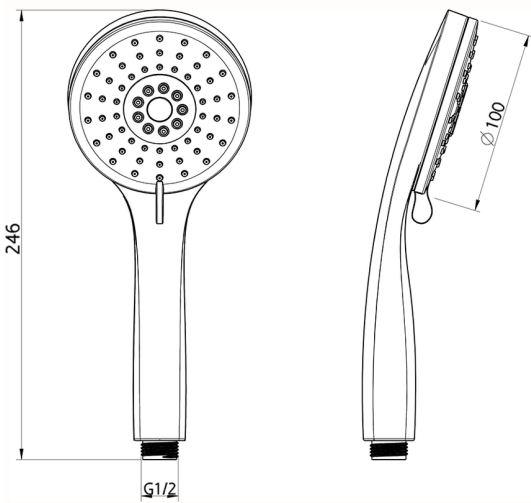

Handshower SHOWER_SS014420

MODEL **SS014420**

Handshower, 3 sprays D.100 mm ABS

AVAILABLE FINISHINGS

- **21** 21 Chrome
- **40** 40 Matt Black
- **2B** 2B Polished Nickel
- **2F** 2F Brushed Nickel
- **4Q** 4Q Matt White
- **26** 26 Old Copper
- **2W** 2W Brushed Gold

CHARACTERISTICS

2025-01-05