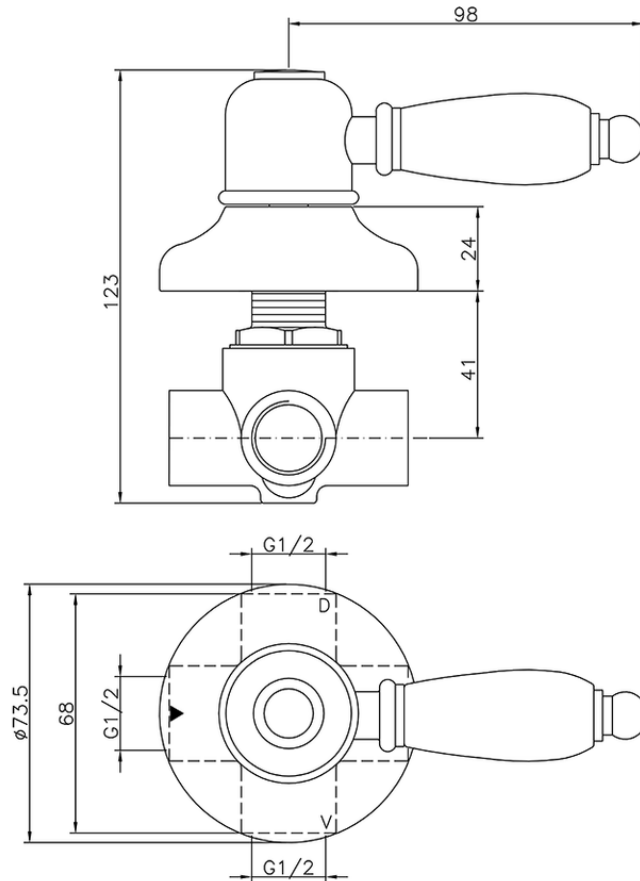

Concealed 2-outlet diverter CROISSETTE_653.CS01H.

653.CS01H.

<https://en.huberitalia.com/concealed-2-outlet-diverter-croisette-653-cs01h>

2025-04-24